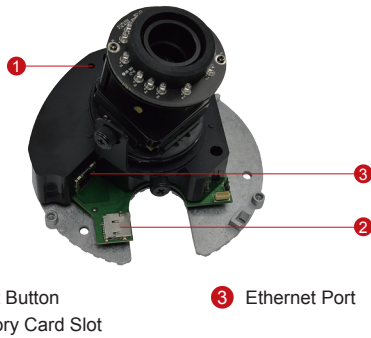

E61

1MP Indoor Dome with D/N, Adaptive IR, Basic WDR, Vari-focal Lens

- 1 Megapixel with 720p
- Day & Night with Adaptive IR LED
- Vari-focal Lens with f2.8-12mm / F1.4
- Basic WDR (74 dB)
- 30 fps at 1280 x 720
- Vandal Resistant (IK09)

PHOTO INDICATION

- 1 Reset Button
- 2 Memory Card Slot
- 3 Ethernet Port

DIMENSION DIAGRAM

Unit: mm [inch]

ACCESSORY OPTIONS

Dome Cover		
PDCX-1101		4-inch, smoke, vandal proof

Popular Mounting Solutions		
Surface	Accessories not required	
Wall	PMAX-0308	
Pendant	PMAX-0101 PMAX-0103	
Corner	PMAX-0101 PMAX-0305 PMAX-0402	
Pole	PMAX-0101 PMAX-0305 PMAX-0503	
Flush	PMAX-1003	
Gang Box	PMAX-0803	

* For more mounting solutions, please refer to Project Planner on www.acti.com

PRODUCT SPECIFICATION**E61****• Device**

Device Type	Indoor Dome Camera
Image Sensor	Progressive Scan CMOS
Sensor size	1/4"
Day / Night	Yes
Superior Low Light Sensitivity	No
Minimum Illumination	Color: 0.1 lux at F1.4 (30 IRE, 2400°K); B/W: 0 lux (IR LED on)
Color to B/W switch	ISP based switch, configurable
Mechanical IR Cut Filter	Yes
IR Sensitivity Range	700~1100nm
IR LED	Adaptive IR LED (IR Exposure Compensation) x 15 (850nm)
IR Working Distance	30 m (0 lux, 30 IRE, Gain 255, Auto shutter mode)
Electronic Shutter	1/5 ~ 1/2,000 sec (manual mode); 1/5 ~ 1/10,000 sec (auto mode)

• Lens

Focal Length / Aperture	Vari-focal, f2.8 - 12 mm / F1.4
Iris	Fixed iris
Focus	Manual focus
Mount Type	Board mount
Horizontal Viewing Angle	59.8° - 24.7°
Viewing Angle Adjustment	Pan: 0° - 350°; Tilt: 17° - 163°; Rotate: 0° - 350°