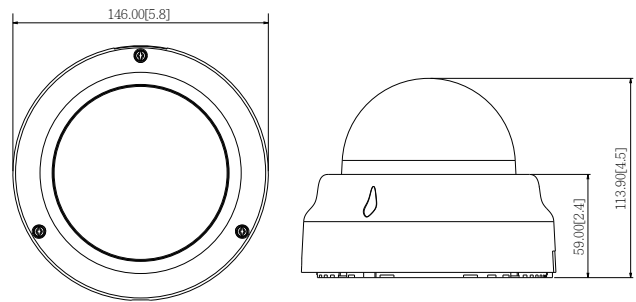

PHOTO INDICATION

- 1 Reset Button
- 2 Memory Card Slot
- 3 Ethernet Port

DIMENSION DIAGRAM

Unit: mm [inch]

ACCESSORY OPTIONS

Dome Cover		
PDCX-1101		4-inch, smoke, vandal proof

Popular Mounting Solutions		
Surface	Accessories not required	
Wall	PMAX-0308	
Pendant	PMAX-0101 PMAX-0103	
Corner	PMAX-0101 PMAX-0305 PMAX-0402	
Pole	PMAX-0101 PMAX-0305 PMAX-0503	
Flush	PMAX-1003	
Gang Box	PMAX-0803	

• Interface

Local Storage	MicroSDHC/MicroSDXC memory card slot (card not included)
---------------	--

• General

Power Source / Consumption	PoE Class 2 (IEEE802.3af) / 4.22 W (IR on)
Weight	503 g (1.11 lb)
Dimensions (Ø x H)	146 mm x 113.9 mm (5.8" x 4.5")
Environmental Casing	Vandal resistant (IK09 rated); Transparent dome cover
Mount Type	Surface, Pendant, Wall, Corner, Pole, Flush, Gang box
Starting Temperature	-10°C ~ 50°C (14°F ~ 122°F)
Operating Temperature	-10°C ~ 50°C (14°F ~ 122°F)
Operating Humidity	10% ~ 85% RH
Approvals	CE (EN 55022 Class B, EN 55024), FCC (Part15 Subpart B Class B), IK09