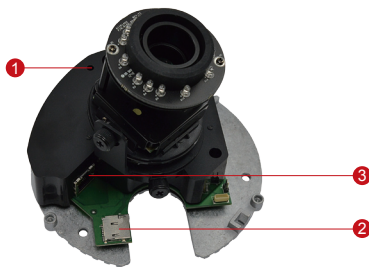

# E62

3MP Indoor Dome with D/N, IR,  
Basic WDR, Vari-focal Lens

- 3 Megapixel with 1080p
- Day & Night with IR LED
- Vari-focal Lens with f2.8-12mm / F1.4
- Basic WDR (69 dB)
- 30 fps at 1920 x 1080
- Vandal Resistant (IK09)

## PHOTO INDICATION

- 1 Reset Button
- 2 MicroSDHC/MicroSDXC Card Slot
- 3 Ethernet Port

#### • General

Power Source / Consumption	PoE Class 2 (IEEE802.3af) / 5.18 W (IR on)
Weight	503 g (1.11 lb)
Dimensions (Ø x H)	146 mm x 113.9 mm (5.8" x 4.5")
Environmental Casing	Vandal resistant (IK09 rated); Transparent dome cover
Mount Type	Surface, Pendant, Wall, Corner, Pole, Flush, Gang box
Starting Temperature	-10°C ~ 50°C (14°F ~ 122°F)
Operating Temperature	-10°C ~ 50°C (14°F ~ 122°F)
Operating Humidity	10% ~ 85% RH
Approvals	CE (EN 55022 Class B, EN 55024), FCC (Part15 Subpart B Class B), IK09