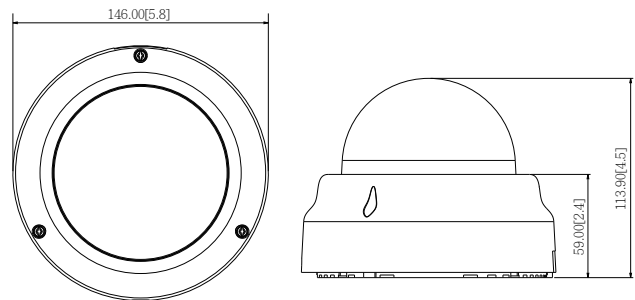

## DIMENSION DIAGRAM

Unit: mm [inch]

#### • General

Power Source / Consumption	PoE Class 2 (IEEE802.3af) / 5.18 W (IR on)
Weight	503 g (1.11 lb)
Dimensions (Ø x H)	146 mm x 113.9 mm (5.8" x 4.5")
Environmental Casing	Vandal resistant (IK09 rated); Transparent dome cover
Mount Type	Surface, Pendant, Wall, Corner, Pole, Flush, Gang box
Starting Temperature	-10°C ~ 50°C (14°F ~ 122°F)
Operating Temperature	-10°C ~ 50°C (14°F ~ 122°F)
Operating Humidity	10% ~ 85% RH
Approvals	CE (EN 55022 Class B, EN 55024), FCC (Part15 Subpart B Class B), IK09