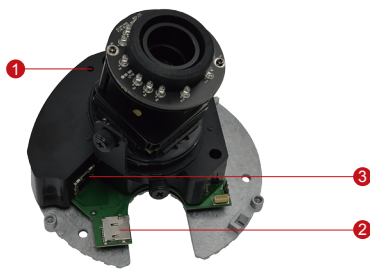

E63

5MP Indoor Dome with D/N, Adaptive IR, Basic WDR, Vari-focal Lens

- 5 Megapixel with 1080p
- Day & Night with Adaptive IR LED
- Vari-focal Lens with f2.8-12mm / F1.4
- Basic WDR (74 dB)
- 30 fps at 1920 x 1080
- Vandal Resistant (IK09)

PHOTO INDICATION

- ① Reset Button
- ② Memory Card Slot
- ③ Ethernet Port

DIMENSION DIAGRAM

Unit: mm [inch]

ACCESSORY OPTIONS

Dome Cover		
PDCX-1101		4-inch, smoke, vandal proof

Popular Mounting Solutions		
Surface	Accessories not required	
Wall	PMAX-0308	
Pendant	PMAX-0101 PMAX-0103	
Corner	PMAX-0101 PMAX-0305 PMAX-0402	
Pole	PMAX-0101 PMAX-0305 PMAX-0503	
Flush	PMAX-1003	
Gang Box	PMAX-0803	

* For more mounting solutions, please refer to Project Planner on www.acti.com

PRODUCT SPECIFICATION**E63****• Device**

Device Type	Indoor Dome Camera
Image Sensor	Progressive Scan CMOS
Sensor size	1/3.2"
Day / Night	Yes
Superior Low Light Sensitivity	No
Minimum Illumination	Color: 0.1 lux at F1.4 (30 IRE, 2400°K); B/W: 0 lux (IR LED on)
Color to B/W switch	ISP based switch, configurable
Mechanical IR Cut Filter	Yes
IR Sensitivity Range	700~1100nm
IR LED	Adaptive IR LED (IR Exposure Compensation) x 15 (850nm)
IR Working Distance	30 m (0 lux, 30 IRE, Gain 255, Auto shutter mode)
Electronic Shutter	1/5 ~ 1/2,000 sec (manual mode); 1/5 ~ 1/10,000 sec (auto mode)

• Interface

Local Storage	MicroSDHC/MicroSDXC memory card slot (card not included)
---------------	--

• General

Power Source / Consumption	PoE Class 2 (IEEE802.3af) / 5.37 W (IR on)
Weight	503 g (1.11 lb)
Dimensions (Ø x H)	146 mm x 113.9 mm (5.8" x 4.5")
Environmental Casing	Vandal resistant (IK09 rated); Transparent dome cover
Mount Type	Surface, Pendant, Wall, Corner, Pole, Flush, Gang box
Starting Temperature	-10°C ~ 50°C (14°F ~ 122°F)
Operating Temperature	-10°C ~ 50°C (14°F ~ 122°F)
Operating Humidity	10% ~ 85% RH
Approvals	CE (EN 55022 Class B, EN 55024), FCC (Part15 Subpart B Class B), IK09