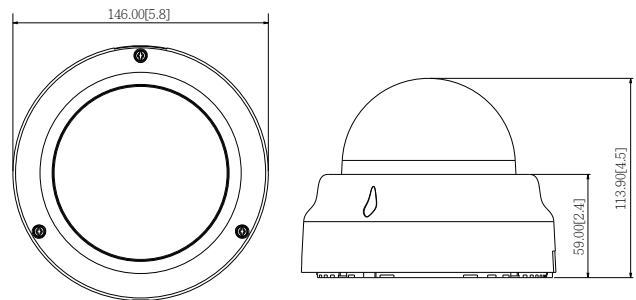

PHOTO INDICATION

- ① Reset Button
- ② Memory Card Slot
- ③ Ethernet Port

DIMENSION DIAGRAM

Unit: mm [inch]

ACCESSORY OPTIONS

Dome Cover		
PDCX-1101		4-inch, smoke, vandal proof

Popular Mounting Solutions		
Surface	Accessories not required	
Wall	PMAX-0308	
Pendant	PMAX-0101 PMAX-0103	
Corner	PMAX-0101 PMAX-0305 PMAX-0402	
Pole	PMAX-0101 PMAX-0305 PMAX-0503	
Flush	PMAX-1003	
Gang Box	PMAX-0803	

• Interface

Local Storage	MicroSDHC/MicroSDXC memory card slot (card not included)
---------------	--

• General

Power Source / Consumption	PoE Class 2 (IEEE802.3af) / 5.37 W (IR on)
Weight	503 g (1.11 lb)
Dimensions (Ø x H)	146 mm x 113.9 mm (5.8" x 4.5")
Environmental Casing	Vandal resistant (IK09 rated); Transparent dome cover
Mount Type	Surface, Pendant, Wall, Corner, Pole, Flush, Gang box
Starting Temperature	-10°C ~ 50°C (14°F ~ 122°F)
Operating Temperature	-10°C ~ 50°C (14°F ~ 122°F)
Operating Humidity	10% ~ 85% RH
Approvals	CE (EN 55022 Class B, EN 55024), FCC (Part15 Subpart B Class B), IK09