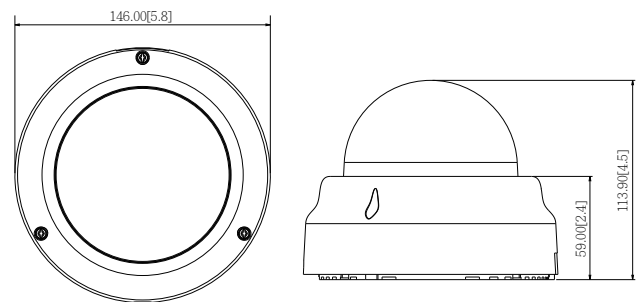

PHOTO INDICATION

DIMENSION DIAGRAM

Unit: mm [inch]

ACCESSORY OPTIONS

Dome Cover		
PDCX-1101		4-inch, smoke, vandal proof

Popular Mounting Solutions		
Surface	Accessories not required	
Wall	PMAX-0308	
Pendant	PMAX-0101 PMAX-0103	
Corner	PMAX-0101 PMAX-0305 PMAX-0402	
Pole	PMAX-0101 PMAX-0305 PMAX-0503	
Flush	PMAX-1003	
Gang Box	PMAX-0803	

• Interface

Local Storage	MicroSDHC/MicroSDXC memory card slot (card not included)
---------------	--

• General

Power Source / Consumption	PoE Class 2 (IEEE802.3af) / 5.39 W (IR on)
Weight	503 g (1.11 lb)
Dimensions (Ø x H)	146 mm x 113.9 mm (5.8" x 4.5")
Environmental Casing	Vandal resistant (IK09 rated); Transparent dome cover
Mount Type	Surface, Pendant, Wall, Corner, Pole, Flush, Gang box
Starting Temperature	-10°C ~ 50°C (14°F ~ 122°F)
Operating Temperature	-10°C ~ 50°C (14°F ~ 122°F)
Operating Humidity	10% ~ 85% RH
Approvals	CE (EN 55022 Class B, EN 55024), FCC (Part15 Subpart B Class B), IK09