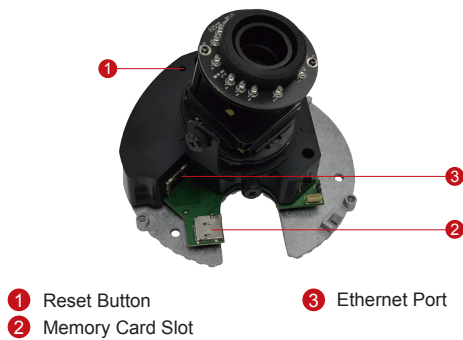

E64

1MP Indoor Dome with D/N, Adaptive IR, Superior WDR, Vari-focal Lens

- 1 Megapixel with 720p
- Day & Night with Adaptive IR LED
- Vari-focal Lens with f2.8-12mm / F1.4
- Superior WDR (110 dB)
- 30 fps at 1280 x 720
- Vandal Resistant (IK09)

PHOTO INDICATION

DIMENSION DIAGRAM

Unit: mm [inch]

ACCESSORY OPTIONS

Dome Cover		
PDCX-1101		4-inch, smoke, vandal proof

Popular Mounting Solutions		
Surface	Accessories not required	
Wall	PMAX-0308	
Pendant	PMAX-0101 PMAX-0103	
Corner	PMAX-0101 PMAX-0305 PMAX-0402	
Pole	PMAX-0101 PMAX-0305 PMAX-0503	
Flush	PMAX-1003	
Gang Box	PMAX-0803	

* For more mounting solutions, please refer to Project Planner on www.acti.com

PRODUCT SPECIFICATION

E64

• Device

Device Type	Indoor Dome Camera
Image Sensor	Progressive Scan CMOS
Sensor Size	1/3"
Day / Night	Yes
Superior Low Light Sensitivity	No
Minimum Illumination	Color: 0.1 lux at F1.4 (30 IRE, 2400°K); B/W: 0 lux (IR LED on)
Color to B/W switch	ISP based switch, configurable
Mechanical IR Cut Filter	Yes
IR Sensitivity Range	700~1100nm
IR LED	Adaptive IR LED (IR Exposure Compensation) x 15 (850nm)
IR Working Distance	30 m (0 lux, 30 IRE, Gain 255, Auto shutter mode)
Electronic Shutter	1/5 ~ 1/2,000 sec (manual mode); 1/5 ~ 1/10,000 sec (auto mode)

• Interface

Local Storage	MicroSDHC/MicroSDXC memory card slot (card not included)
---------------	--

• General

Power Source / Consumption	PoE Class 2 (IEEE802.3af) / 5.39 W (IR on)
Weight	503 g (1.11 lb)
Dimensions (Ø x H)	146 mm x 113.9 mm (5.8" x 4.5")
Environmental Casing	Vandal resistant (IK09 rated); Transparent dome cover
Mount Type	Surface, Pendant, Wall, Corner, Pole, Flush, Gang box
Starting Temperature	-10°C ~ 50°C (14°F ~ 122°F)
Operating Temperature	-10°C ~ 50°C (14°F ~ 122°F)
Operating Humidity	10% ~ 85% RH
Approvals	CE (EN 55022 Class B, EN 55024), FCC (Part15 Subpart B Class B), IK09