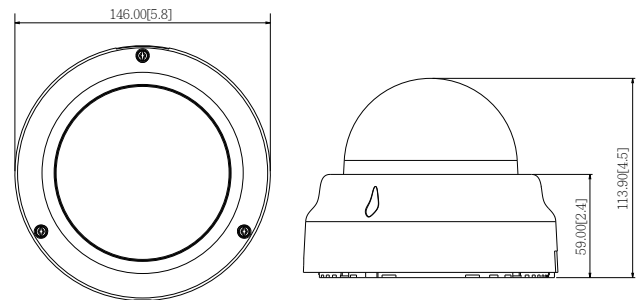

PHOTO INDICATION

- 1 Reset Button
- 2 MicroSDHC/MicroSDXC Card Slot
- 3 Ethernet Port

DIMENSION DIAGRAM

Unit: mm [inch]

ACCESSORY OPTIONS

Dome Cover		
PDCX-1101		4-inch, smoke, vandal proof

Popular Mounting Solutions		
Surface	Accessories not required	
Wall	PMAX-0308	
Pendant	PMAX-0101 PMAX-0103	
Corner	PMAX-0101 PMAX-0305 PMAX-0402	
Pole	PMAX-0101 PMAX-0305 PMAX-0503	
Flush	PMAX-1003	
Gang Box	PMAX-0803	

• Interface

Local Storage	MicroSDHC/MicroSDXC memory card slot (card not included)
---------------	----------------------------------------------------------

• General

Power Source / Consumption	PoE Class 2 (IEEE802.3af) / 5.39 W (IR on)
Weight	503 g (1.11 lb)
Dimensions (Ø x H)	146 mm x 113.9 mm (5.8" x 4.5")
Environmental Casing	Vandal resistant (IK09 rated); Transparent dome cover
Mount Type	Surface, Pendant, Wall, Corner, Pole, Flush, Gang box
Starting Temperature	-10°C ~ 50°C (14°F ~ 122°F)
Operating Temperature	-10°C ~ 50°C (14°F ~ 122°F)
Operating Humidity	10% ~ 85% RH
Approvals	CE (EN 55022 Class B, EN 55024), FCC (Part15 Subpart B Class B), IK09