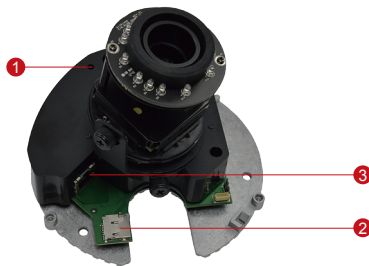

E65

3MP Indoor Dome with D/N, IR, Superior WDR, Vari-focal Lens

- 3 Megapixel with 1080p
- Day & Night with IR LED
- Vari-focal Lens with f2.8-12mm / F1.4
- Superior WDR (107 dB)
- 30 fps at 1920 x 1080
- Vandal Resistant (IK09)

PHOTO INDICATION

- 1 Reset Button
- 2 MicroSDHC/MicroSDXC Card Slot
- 3 Ethernet Port

DIMENSION DIAGRAM

Unit: mm [inch]

ACCESSORY OPTIONS

Dome Cover		
PDCX-1101		4-inch, smoke, vandal proof

Popular Mounting Solutions		
Surface	Accessories not required	
Wall	PMAX-0308	
Pendant	PMAX-0101 PMAX-0103	
Corner	PMAX-0101 PMAX-0305 PMAX-0402	
Pole	PMAX-0101 PMAX-0305 PMAX-0503	
Flush	PMAX-1003	
Gang Box	PMAX-0803	

* For more mounting solutions, please refer to Project Planner on www.acti.com

PRODUCT SPECIFICATION

E65

• Device

Device Type	Indoor Dome Camera
Image Sensor	Progressive Scan CMOS
Sensor Size	1/3"
Day / Night	Yes
Superior Low Light Sensitivity	No
Minimum Illumination	Color: 0.1 lux at F1.4 (30 IRE, 2400°K); B/W: 0 lux (IR LED on)
Color to B/W switch	ISP based switch, configurable
Mechanical IR Cut Filter	Yes
IR Sensitivity Range	700~1100nm
IR LED	IR LED x 15 (850nm)
IR Working Distance	15 m (0 lux, 30 IRE, Gain 255, Auto shutter mode)
Electronic Shutter	1/5 ~ 1/2,000 sec (manual mode); 1/5 ~ 1/10,000 sec (auto mode)

• Interface

Local Storage	MicroSDHC/MicroSDXC memory card slot (card not included)
---------------	----------------------------------------------------------

• General

Power Source / Consumption	PoE Class 2 (IEEE802.3af) / 5.39 W (IR on)
Weight	503 g (1.11 lb)
Dimensions (Ø x H)	146 mm x 113.9 mm (5.8" x 4.5")
Environmental Casing	Vandal resistant (IK09 rated); Transparent dome cover
Mount Type	Surface, Pendant, Wall, Corner, Pole, Flush, Gang box
Starting Temperature	-10°C ~ 50°C (14°F ~ 122°F)
Operating Temperature	-10°C ~ 50°C (14°F ~ 122°F)
Operating Humidity	10% ~ 85% RH
Approvals	CE (EN 55022 Class B, EN 55024), FCC (Part15 Subpart B Class B), IK09