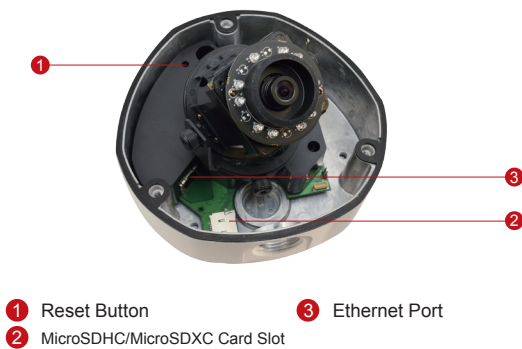

## 3MP Outdoor Dome with D/N, IR, Basic WDR, Fixed Lens

- 3 Megapixel with 1080p
- Day & Night with IR LED
- Wide Angle Fixed Lens with f2.93mm / F2.0
- Basic WDR (69 dB)
- 30 fps at 1920 x 1080
- Weatherproof (IP66) and Vandal Proof (IK10)

### PHOTO INDICATION

- 1 Reset Button
- 2 MicroSDHC/MicroSDXC Card Slot
- 3 Ethernet Port

#### • Lens

Focal Length / Aperture	Fixed focal, f2.93 mm / F2.0
Iris	Fixed iris
Focus	Fixed focus
Mount Type	Board mount
Horizontal Viewing Angle	83.3°
Viewing Angle Adjustment	Pan: 0° - 350°; Tilt: 17° - 163°; Rotate: 0° - 350°

#### • General

Power Source / Consumption	PoE Class 2 (IEEE802.3af) / 4.54W (IR on)
Weight	975 g (2.15 lb)
Dimensions (Ø x H)	150.76 mm x 116.9 mm (6" x 4.6")
Environmental Casing	Weatherproof (IP66 rated); Vandal proof (IK10 rated); Transparent dome cover
Mount Type	Surface, Pendant, Wall, Corner, Pole, Flush, Gang box
Starting Temperature	-20°C ~ 50°C (-4°F ~ 122°F)
Operating Temperature	-40°C ~ 50°C (-40°F ~ 122°F)
Operating Humidity	10% ~ 85% RH
Approvals	CE (EN 55022 Class B, EN 55024), FCC (Part15 Subpart B Class B), IK10, IP66, NEMA 4X