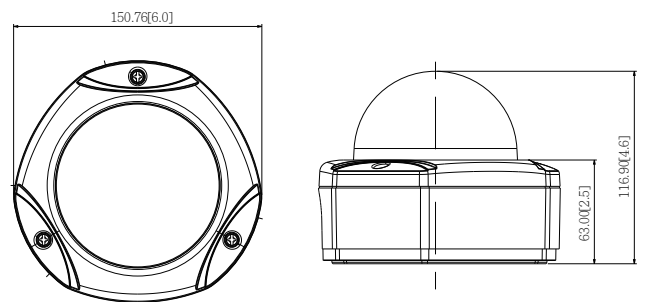

### DIMENSION DIAGRAM

Unit: mm [inch]

#### • General

Power Source / Consumption	PoE Class 2 (IEEE802.3af) / 4.54W (IR on)
Weight	975 g (2.15 lb)
Dimensions (Ø x H)	150.76 mm x 116.9 mm (6" x 4.6")
Environmental Casing	Weatherproof (IP66 rated); Vandal proof (IK10 rated); Transparent dome cover
Mount Type	Surface, Pendant, Wall, Corner, Pole, Flush, Gang box
Starting Temperature	-20°C ~ 50°C (-4°F ~ 122°F)
Operating Temperature	-40°C ~ 50°C (-40°F ~ 122°F)
Operating Humidity	10% ~ 85% RH
Approvals	CE (EN 55022 Class B, EN 55024), FCC (Part15 Subpart B Class B), IK10, IP66, NEMA 4X