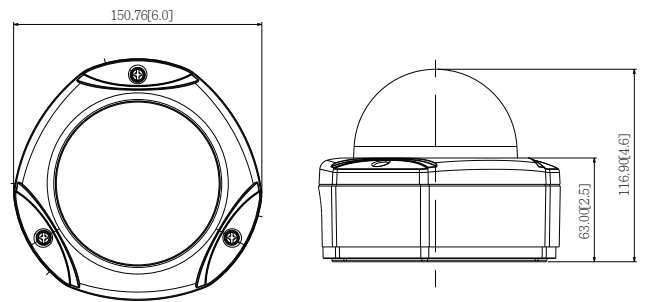

PHOTO INDICATION

- 1 Reset Button
- 2 MicroSDHC/MicroSDXC Card Slot
- 3 Ethernet Port

DIMENSION DIAGRAM

Unit: mm [inch]

ACCESSORY OPTIONS

Dome Cover		
PDCX-1101		4-inch, smoke, vandal proof

Popular Mounting Solutions	
Surface	Accessories not required
Wall	PMAX-0308 
Pendant	PMAX-0101 + PMAX-0103 
Corner	PMAX-0101 + PMAX-0305 + PMAX-0402 
Pole	PMAX-0101 + PMAX-0305 + PMAX-0503 
Flush	PMAX-1003 
Gang Box	PMAX-0804 

* For more mounting solutions, please refer to Project Planner on www.acti.com

PRODUCT SPECIFICATION**E85****• Device**

Device Type	Outdoor Dome Camera
Image Sensor	Progressive Scan CMOS
Sensor Size	1/3"
Day / Night	Yes
Superior Low Light Sensitivity	No
Minimum Illumination	Color: 0.1 lux at F1.4 (30 IRE, 2400°K); B/W: 0 lux (IR LED on)
Color to B/W switch	ISP based switch, configurable
Mechanical IR Cut Filter	Yes
IR Sensitivity Range	700~1100nm
IR LED	IR LED x 15 (850nm)
IR Working Distance	15 m (0 lux, 30 IRE, Gain 255, Auto shutter mode)
Electronic Shutter	1/5 ~ 1/2,000 sec (manual mode); 1/5 ~ 1/10,000 sec (auto mode)

• Interface

Local Storage	MicroSDHC/MicroSDXC memory card slot (card not included)
---------------	--

• General

Power Source / Consumption	PoE Class 2 (IEEE802.3af) / 5.39 W (IR on)
Weight	1015 g (2.24 lb)
Dimensions (Ø x H)	150.76 mm x 116.9 mm (6" x 4.6")
Environmental Casing	Weatherproof (IP66 rated); Vandal proof (IK10 rated); Transparent dome cover
Mount Type	Surface, Pendant, Wall, Corner, Pole, Flush, Gang box
Starting Temperature	-20°C ~ 50°C (-4°F ~ 122°F)
Operating Temperature	-40°C ~ 50°C (-40°F ~ 122°F)
Operating Humidity	10% ~ 85% RH
Approvals	CE (EN 55022 Class B, EN 55024), FCC (Part15 Subpart B Class B), IK10, IP66, NEMA 4X