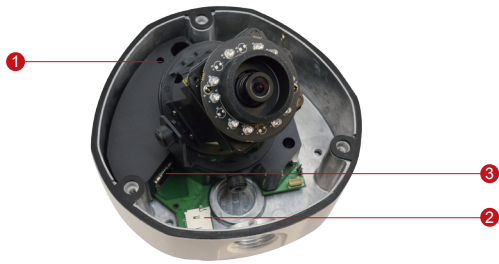

E85

1MP Outdoor Dome with D/N, IR, Superior WDR, Vari-focal Lens

- 1 Megapixel with 720p
- Day & Night with IR LED
- Vari-focal Lens with f2.8-12mm/ F1.4
- Superior WDR (107 dB)
- 30 fps at 1280 x 720
- Weatherproof (IP66) and Vandal Proof (IK10)

PHOTO INDICATION

- 1 Reset Button
- 2 MicroSDHC/MicroSDXC Card Slot
- 3 Ethernet Port

DIMENSION DIAGRAM

Unit: mm [inch]

ACCESSORY OPTIONS

Dome Cover		
PDCX-1101		4-inch, smoke, vandal proof

Popular Mounting Solutions	
Surface	Accessories not required
Wall	PMAX-0308 
Pendant	PMAX-0101 + PMAX-0103 
Corner	PMAX-0101 + PMAX-0305 + PMAX-0402 
Pole	PMAX-0101 + PMAX-0305 + PMAX-0503 
Flush	PMAX-1003 
Gang Box	PMAX-0804 

* For more mounting solutions, please refer to Project Planner on www.acti.com

PRODUCT SPECIFICATION**E85****• Device**

Device Type	Outdoor Dome Camera
Image Sensor	Progressive Scan CMOS
Sensor Size	1/3"
Day / Night	Yes
Superior Low Light Sensitivity	No
Minimum Illumination	Color: 0.1 lux at F1.4 (30 IRE, 2400°K); B/W: 0 lux (IR LED on)
Color to B/W switch	ISP based switch, configurable
Mechanical IR Cut Filter	Yes
IR Sensitivity Range	700~1100nm
IR LED	IR LED x 15 (850nm)
IR Working Distance	15 m (0 lux, 30 IRE, Gain 255, Auto shutter mode)
Electronic Shutter	1/5 ~ 1/2,000 sec (manual mode); 1/5 ~ 1/10,000 sec (auto mode)

• Interface

Local Storage	MicroSDHC/MicroSDXC memory card slot (card not included)
---------------	--

• General

Power Source / Consumption	PoE Class 2 (IEEE802.3af) / 5.39 W (IR on)
Weight	1015 g (2.24 lb)
Dimensions (Ø x H)	150.76 mm x 116.9 mm (6" x 4.6")
Environmental Casing	Weatherproof (IP66 rated); Vandal proof (IK10 rated); Transparent dome cover
Mount Type	Surface, Pendant, Wall, Corner, Pole, Flush, Gang box
Starting Temperature	-20°C ~ 50°C (-4°F ~ 122°F)
Operating Temperature	-40°C ~ 50°C (-40°F ~ 122°F)
Operating Humidity	10% ~ 85% RH
Approvals	CE (EN 55022 Class B, EN 55024), FCC (Part15 Subpart B Class B), IK10, IP66, NEMA 4X