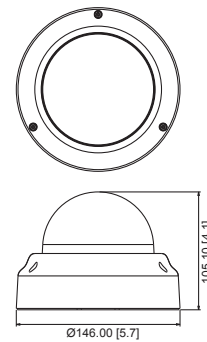

KCM-3311

4M Indoor Dome with D/N,
Advanced WDR, SLLS, 3.6x Zoom Lens

- 4 Megapixel with 1080p
- Day & Night with Superior Low Light Sensitivity
- 3.6x Zoom Lens with f3.3-12mm / F1.4-2.9, P-Iris, Auto Focus
- Advanced WDR (80 dB)
- 15 fps at 1920 x 1080

PHOTO INDICATION

DIMENSION DIAGRAM

Unit: mm [inch]

ACCESSORY OPTIONS

Dome Cover		
PDCX-1101		4-inch, smoke, vandal proof

Popular Mounting Solutions		
Surface	Accessories not required	
Wall	PMAX-0308	
Pendant	PMAX-0101 PMAX-0103	
Corner	PMAX-0101 PMAX-0305 PMAX-0402	
Pole	PMAX-0101 PMAX-0305 PMAX-0503	
Flush	PMAX-1008	
Gang Box	PMAX-0803	

* For more mounting solutions, please refer to Project Planner on www.acti.com

PRODUCT SPECIFICATION**KCM-3311****• Device**

Device Type	Fixed Dome Camera
Image Sensor	Progressive Scan CMOS
Sensor Size	1/3.2" (4.5 x 3.4 mm)
Horizontal Resolution	1422 TVL
Day / Night	Yes
Superior Low Light Sensitivity	Yes
Minimum Illumination	Color: 0.1 lux at F1.4 (30 IRE, 2400°K); B/W: 0.05 lux at F1.4 (30 IRE, 2400°K)
Color to B/W switch	ISP based switch, configurable
Mechanical IR Cut Filter	Yes
IR Sensitivity Range	700 - 1100 nm
IR LED	No
Electronic Shutter	1/5 ~ 1/2,000 sec (manual mode); 1/5 ~ 1/10,000 sec (auto mode)

• General

Power Source / Consumption	PoE Class 3 (IEEE802.3af) / 11.76W
Weight	615 g (1.36 lb)
Dimensions (Ø x H)	146.00 mm x 105.10 mm (5.7" x 4.1")
Mount Type	Surface, Pendant, Wall, Corner, Pole, Flush, Gang box
Starting Temperature	-10°C ~ 50°C (14°F ~ 122 °F)
Operating Temperature	-10°C ~ 50°C (14°F ~ 122 °F)
Operating Humidity	10% ~ 85% RH
Approvals	CE (EN 55022 Class A, EN 55024), FCC (Part15 Subpart B Class A)