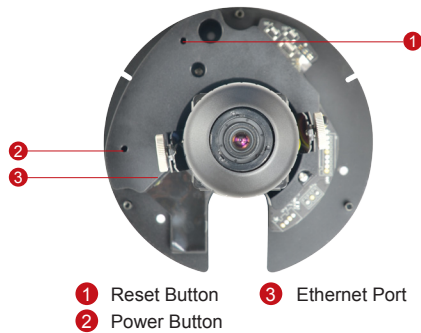

KCM-3311

4M Indoor Dome with D/N,
Advanced WDR, SLLS, 3.6x Zoom Lens

- 4 Megapixel with 1080p
- Day & Night with Superior Low Light Sensitivity
- 3.6x Zoom Lens with f3.3-12mm / F1.4-2.9, P-Iris, Auto Focus
- Advanced WDR (80 dB)
- 15 fps at 1920 x 1080

PHOTO INDICATION

DIMENSION DIAGRAM

Unit: mm [inch]

ACCESSORY OPTIONS

Dome Cover		
PDCX-1101		4-inch, smoke, vandal proof

Popular Mounting Solutions		
Surface	Accessories not required	
Wall	PMAX-0308	
Pendant	PMAX-0101 PMAX-0103	
Corner	PMAX-0101 PMAX-0305 PMAX-0402	
Pole	PMAX-0101 PMAX-0305 PMAX-0503	
Flush	PMAX-1008	
Gang Box	PMAX-0803	

* For more mounting solutions, please refer to Project Planner on www.acti.com

PRODUCT SPECIFICATION**KCM-3311****• Device**

Device Type	Fixed Dome Camera
Image Sensor	Progressive Scan CMOS
Sensor Size	1/3.2" (4.5 x 3.4 mm)
Horizontal Resolution	1422 TVL
Day / Night	Yes
Superior Low Light Sensitivity	Yes
Minimum Illumination	Color: 0.1 lux at F1.4 (30 IRE, 2400°K); B/W: 0.05 lux at F1.4 (30 IRE, 2400°K)
Color to B/W switch	ISP based switch, configurable
Mechanical IR Cut Filter	Yes
IR Sensitivity Range	700 - 1100 nm
IR LED	No
Electronic Shutter	1/5 ~ 1/2,000 sec (manual mode); 1/5 ~ 1/10,000 sec (auto mode)

• General

Power Source / Consumption	PoE Class 3 (IEEE802.3af) / 11.76W
Weight	615 g (1.36 lb)
Dimensions (Ø x H)	146.00 mm x 105.10 mm (5.7" x 4.1")
Mount Type	Surface, Pendant, Wall, Corner, Pole, Flush, Gang box
Starting Temperature	-10°C ~ 50°C (14°F ~ 122 °F)
Operating Temperature	-10°C ~ 50°C (14°F ~ 122 °F)
Operating Humidity	10% ~ 85% RH
Approvals	CE (EN 55022 Class A, EN 55024), FCC (Part15 Subpart B Class A)