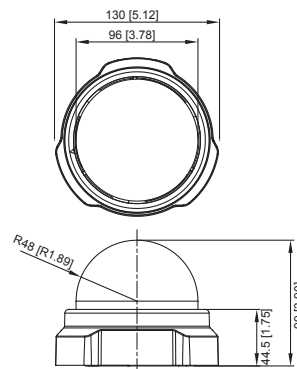

TCM-3111

H.264 Megapixel IP PoE
Fixed Dome

- 1/3" Progressive Scan CMOS
- Minimum Illumination 0.5 Lux at F1.0
- Built-in f4.2mm / F1.8 Megapixel Fixed Lens
(It is possible to replace the bundled lens with the optional lens)
- 18 fps at 1280 x 1024 Resolution
- Selectable H.264, MPEG-4 SP, MJPEG Compressions with Dual Streaming
- Powered by PoE Class 2

PHOTO INDICATION

- 1 Power LED
- 2 Ethernet Port
- 3 Reset Button

DIMENSION DIAGRAM

Unit: mm [inch]

ACCESSORY OPTIONS

Lens		
PLEN-0121		IR compatible, fixed iris, F2.0, 2.8 mm, 92.5°
Dome Cover		
PDCX-0101		3-inch, smoke, non-vandal proof

• General

Power Source / Consumption	PoE Class 2 (IEEE802.3af) / 4.368 W
Weight	270 g (0.6 lb)
Dimensions (Ø x H)	130 mm x 99 mm (5.12" x 3.90")
Mount Type	Surface, Pendant, Wall, Corner, Pole, Flush, Gang box
Operating Temperature	-10 °C ~ 50 °C (14 °F ~ 122 °F)
Operating Humidity	10% ~ 85% RH
Approvals	CE, FCC