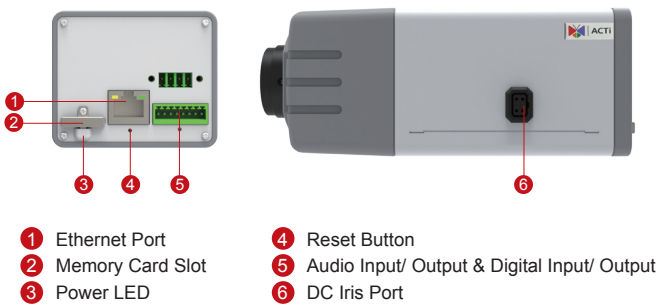

# E270

10MP Box with D/N,  
Basic WDR, Fixed Lens

- 10 Megapixel with 4K/1080p
- Day & Night
- Fixed Lens with f3.6mm / F1.85
- Basic WDR (70 dB)
- 30 fps at 1920 x 1080
- Super Wide Angle

## PHOTO INDICATION

- 1 Ethernet Port
- 2 Memory Card Slot
- 3 Power LED
- 4 Reset Button
- 5 Audio Input/ Output & Digital Input/ Output
- 6 DC Iris Port