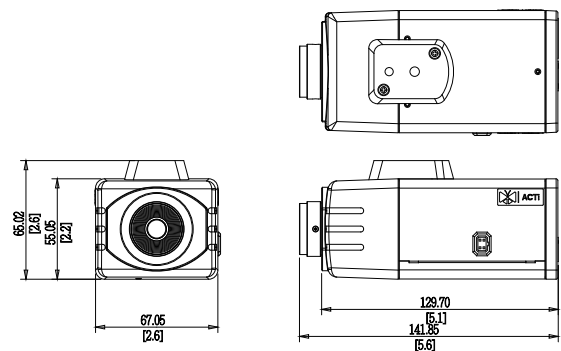

# E270

10MP Box with D/N,  
Basic WDR, Fixed Lens

- 10 Megapixel with 4K/1080p
- Day & Night
- Fixed Lens with f3.6mm / F1.85
- Basic WDR (70 dB)
- 30 fps at 1920 x 1080
- Super Wide Angle

## PHOTO INDICATION

- 1 Ethernet Port
- 2 Memory Card Slot
- 3 Power LED
- 4 Reset Button
- 5 Audio Input/ Output & Digital Input/ Output
- 6 DC Iris Port

## DIMENSION DIAGRAM

Unit: mm [inch]

**• General**

Power Source / Consumption	PoE Class 2 (IEEE802.3af) / 4.32W
Weight	430g (0.948lb)
Dimensions (W x H x D)	14.2mm x 6.7mm x 6.5mm (5.6" x 2.6" x 2.6")
Environmental Casing	Optional housing (IP 66 rated)
Starting Temperature	-10°C ~ 50°C (14°F ~ 122°F)
Operating Temperature	-10°C ~ 50°C (14°F ~ 122°F)
Operating Humidity	10% ~ 85% RH
Approvals	CE (EN 55022 Class B, EN 55024), FCC (Part15 Subpart B Class B)