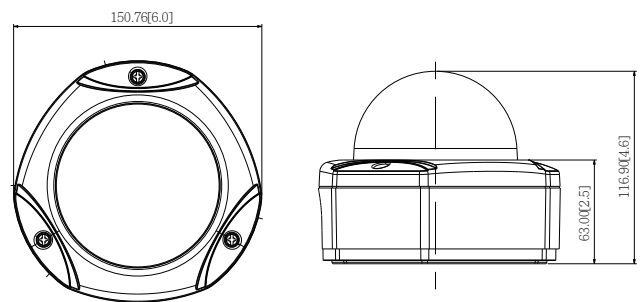

PHOTO INDICATION

DIMENSION DIAGRAM

Unit: mm [inch]

ACCESSORY OPTIONS

Dome Cover		
PDCX-1101		4-inch, smoke, vandal proof

Popular Mounting Solutions		
Surface	Accessories not required	
Wall	PMAX-0308	
Pendant	PMAX-0101 PMAX-0103	
Corner	PMAX-0101 PMAX-0305 PMAX-0402	
Pole	PMAX-0101 PMAX-0305 PMAX-0503	
Flush	PMAX-1003	
Gang Box	PMAX-0804	

• Interface

Digital Input	1, Terminal block
Digital Output	1, Terminal block
Local Storage	MicroSDHC/MicroSDXC memory card slot (card not included)

• General

Power Source / Consumption	PoE Class 2 (IEEE802.3af) / 6.27 W (IR on)
Weight	1006 g (2.218 lb)
Dimensions (Ø x H)	150 mm x 117 mm (5.9" x 4.6")
Environmental Casing	Weatherproof (IP66 rated); Vandal proof (IK10 rated); Transparent dome cover
Mount Type	Surface, Pendant, Wall, Corner, Pole, Flush, Gang box
Starting Temperature	-20°C ~ 50°C (-4°F ~ 122°F)
Operating Temperature	-40°C ~ 50°C (-40°F ~ 122°F)
Operating Humidity	10% ~ 85% RH
Approvals	CE (EN 55022 Class B, EN 55024), FCC (Part15 Subpart B Class B), IK10, IP66, NEMA 4X