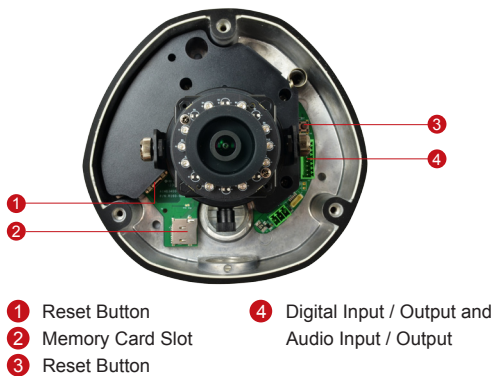

D72A

3MP Outdoor Dome with D/N,
Adaptive IR, Fixed Lens

- 3 Megapixel with 1080p
- Day & Night with Adaptive IR LED
- Fixed Lens with f2.93mm / F2.0
- 30 fps at 1920 x 1080
- Wide Angle
- Weatherproof (IP66) and Vandal Proof (IK10)

PHOTO INDICATION

DIMENSION DIAGRAM

Unit: mm [inch]

ACCESSORY OPTIONS

Dome Cover		
PDCX-1101		4-inch, smoke, vandal proof

Popular Mounting Solutions		
Surface	Accessories not required	
Wall	PMAX-0308	
Pendant	PMAX-0101 PMAX-0103	
Corner	PMAX-0101 PMAX-0305 PMAX-0402	
Pole	PMAX-0101 PMAX-0305 PMAX-0503	
Flush	PMAX-1003	
Gang Box	PMAX-0804	

* For more mounting solutions, please refer to Project Planner on www.acti.com

PRODUCT SPECIFICATION**D72A****• Device**

Device Type	Outdoor Dome Camera
Image Sensor	Progressive Scan CMOS
Sensor Size	1/3.2"
Day / Night	Yes
Superior Low Light Sensitivity	No
Minimum Illumination	Color: 0.1 lux at F2.0 (30 IRE, 2400°K); B/W: 0 lux (IR LED on)
Color to B/W Switch	ISP based switch, configurable
Mechanical IR Cut Filter	Yes
IR Sensitivity Range	700~1100nm
IR LED	Adaptive IR LED (IR Exposure Compensation) x 10 (850nm)
IR Working Distance	30 m (0 lux, 30 IRE, Gain 255, Auto shutter mode)
Electronic Shutter	1/5 ~ 1/2,000 sec (manual mode); 1/5 ~ 1/10,000 sec (auto mode)

• Interface

Digital Input	1, Terminal block
Digital Output	1, Terminal block
Local Storage	MicroSDHC/MicroSDXC memory card slot (card not included)

• General

Power Source / Consumption	PoE Class 2 (IEEE802.3af) / 6.27 W (IR on)
Weight	1006 g (2.218 lb)
Dimensions (Ø x H)	150 mm x 117 mm (5.9" x 4.6")
Environmental Casing	Weatherproof (IP66 rated); Vandal proof (IK10 rated); Transparent dome cover
Mount Type	Surface, Pendant, Wall, Corner, Pole, Flush, Gang box
Starting Temperature	-20°C ~ 50°C (-4°F ~ 122°F)
Operating Temperature	-40°C ~ 50°C (-40°F ~ 122°F)
Operating Humidity	10% ~ 85% RH
Approvals	CE (EN 55022 Class B, EN 55024), FCC (Part15 Subpart B Class B), IK10, IP66, NEMA 4X