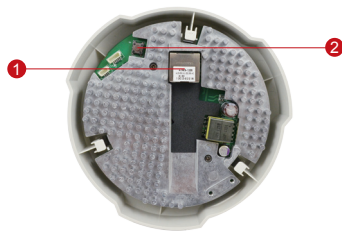

E59

10MP Indoor Dome with D/N, Adaptive IR, Basic WDR, Fixed Lens

- 10 Megapixel with 4K/1080p
- Day & Night with Adaptive IR LED
- Fixed Lens with f3.6mm / F1.8
- Basic WDR (70 dB)
- 30 fps at 1920 x 1080

PHOTO INDICATION

- 1 Ethernet Port
- 2 Reset Button

DIMENSION DIAGRAM

Unit: mm [inch]

ACCESSORY OPTIONS

Dome Cover		
PDCX-0105		3-inch, smoke, non-vandal proof

Popular Mounting Solutions		
Surface	Accessories not required	
Wall	PMAX-0308	
Pendant	PMAX-0101 PMAX-0103	 + 
Corner	PMAX-0101 PMAX-0305 PMAX-0402	 +  + 
Pole	PMAX-0101 PMAX-0305 PMAX-0503	 +  + 
Flush	PMAX-1006	
Gang Box	PMAX-0805	

* For more mounting solutions, please refer to Project Planner on www.acti.com

PRODUCT SPECIFICATION

E59

• Device

Device Type	Indoor Dome
Image Sensor	Progressive Scan CMOS
Sensor Size	1/2.3"
Day / Night	Yes
Superior Low Light Sensitivity	No
Minimum Illumination	Color: 0.1 lux at F1.8 (30 IRE, 2400°K); B/W: 0 lux (IR LED on)
Color to B/W Switch	ISP based switch, configurable
Mechanical IR Cut Filter	Yes
IR Sensitivity Range	700~1100nm
IR LED	Adaptive IR LED (IR Exposure Compensation) x 10 (850nm)
IR Working Distance	30 m (0 lux, 30 IRE, Gain 255, Auto shutter mode)
Electronic Shutter	1/5 ~ 1/2,000 sec (manual mode); 1/5 ~ 1/10,000 sec (auto mode)

• General

Power Source / Consumption	PoE Class 2 (IEEE802.3af) / 4.8W (IR on)
Weight	377g (0.831lb)
Dimensions (Ø x H)	128 mm x 99 mm (5.04" x 3.90")
Mount Type	Surface, Pendant, Wall, Corner, Pole, Flush, Gang box
Starting Temperature	-10 °C ~ 50 °C (14 °F ~ 122 °F)
Operating Temperature	-10 °C ~ 50 °C (14 °F ~ 122 °F)
Operating Humidity	10% ~ 85% RH
Approvals	CE (EN 55022 Class B, EN 55024), FCC (Part15 Subpart B Class B)