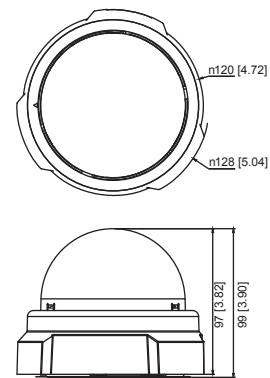

E59

10MP Indoor Dome with D/N, Adaptive IR, Basic WDR, Fixed Lens

- 10 Megapixel with 4K/1080p
- Day & Night with Adaptive IR LED
- Fixed Lens with f3.6mm / F1.8
- Basic WDR (70 dB)
- 30 fps at 1920 x 1080

PHOTO INDICATION

- 1 Ethernet Port
- 2 Reset Button

DIMENSION DIAGRAM

Unit: mm [inch]

ACCESSORY OPTIONS

Dome Cover		
PDCX-0105		3-inch, smoke, non-vandal proof

Popular Mounting Solutions		
Surface	Accessories not required	
Wall	PMAX-0308	
Pendant	PMAX-0101 PMAX-0103	 + 
Corner	PMAX-0101 PMAX-0305 PMAX-0402	 +  + 
Pole	PMAX-0101 PMAX-0305 PMAX-0503	 +  + 
Flush	PMAX-1006	
Gang Box	PMAX-0805	

• Lens

Focal Length / Aperture	Fixed focal, f3.6 mm / F1.8
Iris	Fixed iris
Focus	Fixed focus
Lens Mount	Board mount
Horizontal Viewing Angle	101.4°
Viewing Angle Adjustment	Pan: 0°~330°; Tilt: 20°~90°

• Video

• General

Power Source / Consumption	PoE Class 2 (IEEE802.3af) / 4.8W (IR on)
Weight	377g (0.831lb)
Dimensions (Ø x H)	128 mm x 99 mm (5.04" x 3.90")
Mount Type	Surface, Pendant, Wall, Corner, Pole, Flush, Gang box
Starting Temperature	-10 °C ~ 50 °C (14 °F ~ 122 °F)
Operating Temperature	-10 °C ~ 50 °C (14 °F ~ 122 °F)
Operating Humidity	10% ~ 85% RH
Approvals	CE (EN 55022 Class B, EN 55024), FCC (Part15 Subpart B Class B)