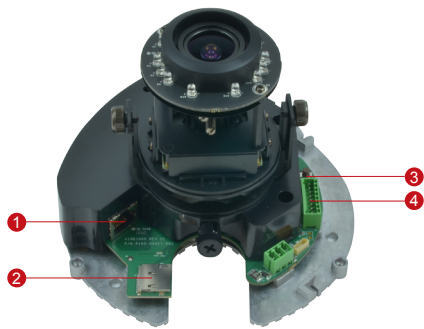

# E62A

3MP Indoor Dome with D/N, Adaptive IR, Basic WDR, Vari-focal Lens

- 3 Megapixel with 1080p
- Day & Night with Adaptive IR LED
- Vari-focal Lens with f2.8-12mm / F1.4
- Basic WDR (69 dB)
- 30 fps at 1920 x 1080
- Vandal Resistant (IK09)

## PHOTO INDICATION

- 1 Ethernet Port
- 2 Memory Card Slot
- 3 Reset Button
- 4 Digital Input/Output and Audio-In / Audio-out

**• Lens**

Focal Length / Aperture	Vari-focal, f2.8 - 12 mm / F1.4
Iris	Fixed iris
Focus	Manual focus
Mount Type	Board mount
Horizontal Viewing Angle	70.5° - 28.2°
Viewing Angle Adjustment	Pan: 0° - 350°; Tilt: 17° - 163°; Rotate: 0° - 350°

**• Interface**

Digital Input	1, Terminal block
Digital Output	1, Terminal block
Local Storage	MicroSDHC/MicroSDXC memory card slot (card not included)

**• General**

Power Source / Consumption	PoE Class 2 (IEEE802.3af) / 6.49 W (IR on)
Weight	538g (1.186 lb)
Dimensions (Ø x H)	146 mm x 114 mm (5.75" x 4.5")
Environmental Casing	Vandal Resistant (IK09 rated); Transparent dome cover
Mount Type	Surface, Pendant, Wall, Corner, Pole, Flush, Gang Box
Starting Temperature	-10°C ~ 50°C (14°F ~ 122°F)
Operating Temperature	-10°C ~ 50°C (14°F ~ 122°F)
Operating Humidity	10% ~ 85% RH
Approvals	CE (EN 55022 Class B, EN 55024), FCC (Part15 Subpart B Class B), IK09