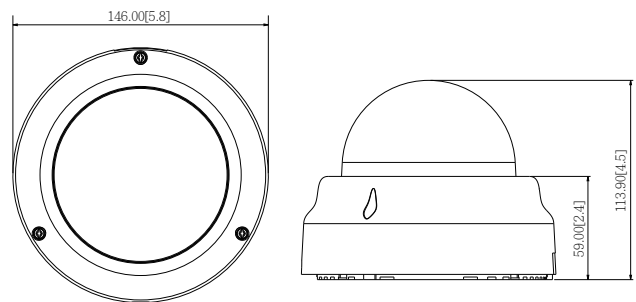

## DIMENSION DIAGRAM

Unit: mm [inch]

**• Interface**

Digital Input	1, Terminal block
Digital Output	1, Terminal block
Local Storage	MicroSDHC/MicroSDXC memory card slot (card not included)

**• General**

Power Source / Consumption	PoE Class 2 (IEEE802.3af) / 6.49 W (IR on)
Weight	538g (1.186 lb)
Dimensions (Ø x H)	146 mm x 114 mm (5.75" x 4.5")
Environmental Casing	Vandal Resistant (IK09 rated); Transparent dome cover
Mount Type	Surface, Pendant, Wall, Corner, Pole, Flush, Gang Box
Starting Temperature	-10°C ~ 50°C (14°F ~ 122°F)
Operating Temperature	-10°C ~ 50°C (14°F ~ 122°F)
Operating Humidity	10% ~ 85% RH
Approvals	CE (EN 55022 Class B, EN 55024), FCC (Part15 Subpart B Class B), IK09