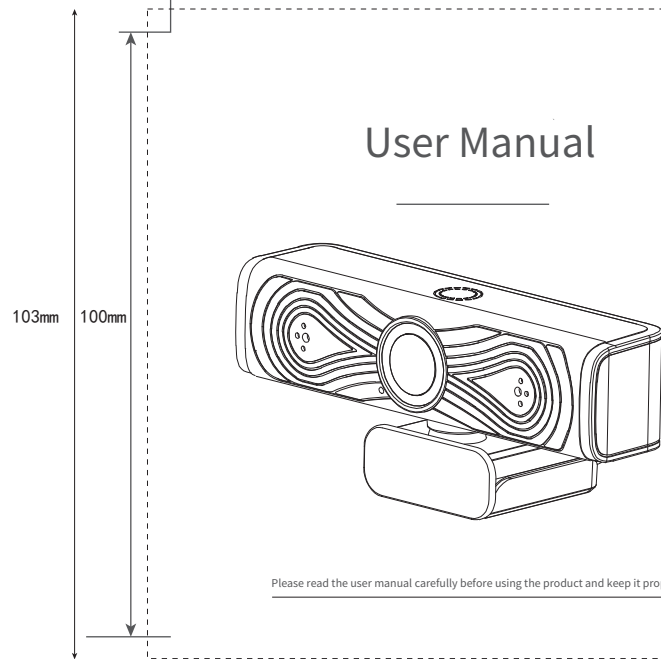

出血3mm
成品版面尺寸: 100*100mm, 单面4开

Package

Please check and see if all the items are complete

Appearance

Video ports

Instructions

● Product Installation

The camera can be installed on the top of the TV, PC/laptop, or placed on the table directly;

● How to use the product

Connect the camera's USB interface to a computer, terminals or other USB input device, and open the video capture software can watch image from the camera ;

The camera has voice pickup, auto framing function etc., which can be touched on the top of the button to switch modes;

Specifications

Image sensor	1/2.8" HD CMOS
Effective Pixels	8MP (16:9)
Video signal	3840x2160, 1920x1080, 1280x720, 960x540, 800x600, 720x576, 720x480, 640x480, 640x360, 352x288, 320x240
Lens focal length	2mm
Field of view	V/H/D: 75° /110° /119°
Aperture	F2.5
Exposure/Gain/White Balance	Auto
Video control	brightness, contrast, hue, saturation, anti-flicker
Signal to noise ratio	≥40dB (AGC OFF)
Video interface	USB3.0
Compression format	M-JPEG / YUY2 /H.265 / H.264
Audio input	Built-in high sensitivity differential MIC
Size and weight	133.1*57.2*58.7mm, 110g
Working temperature and humidity	-10°C~55°C, 0%~90%(non-condensing)