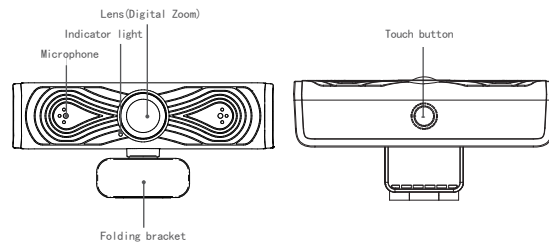

出血3mm
成品版面尺寸: 100*100mm, 单面4开

Package

Please check and see if all the items are complete

Appearance

Video ports

Instructions

● Product Installation

The camera can be installed on the top of the TV, PC/laptop, or placed on the table directly;

● How to use the product

Connect the camera's USB interface to a computer, terminals or other USB input device, and open the video capture software can watch image from the camera ;

The camera has voice pickup, auto framing function etc., which can be touched on the top of the button to switch modes;

Specifications

Image sensor	1/2.8" HD CMOS
Effective Pixels	8MP (16:9)
Video signal	3840x2160, 1920x1080, 1280x720, 960x540, 800x600, 720x576, 720x480, 640x480, 640x360, 352x288, 320x240
Lens focal length	2mm
Field of view	V/H/D: 75° /110° /119°
Aperture	F2.5
Exposure/Gain/White Balance	Auto
Video control	brightness, contrast, hue, saturation, anti-flicker
Signal to noise ratio	≥40dB (AGC OFF)
Video interface	USB3.0
Compression format	M-JPEG / YUY2 /H.265 / H.264
Audio input	Built-in high sensitivity differential MIC
Size and weight	133.1*57.2*58.7mm, 110g
Working temperature and humidity	-10°C~55°C, 0%~90%(non-condensing)