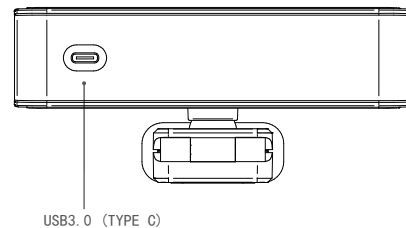

出血3mm
成品版面尺寸: 100*100mm, 单面4开

Package

Please check and see if all the items are complete

Appearance

Video ports

Instructions

● Product Installation

The camera can be installed on the top of the TV, PC/laptop, or placed on the table directly;

Specifications

Image sensor	1/2.8" HD CMOS
Effective Pixels	8MP (16:9)
Video signal	3840x2160, 1920x1080, 1280x720, 960x540, 800x600, 720x576, 720x480, 640x480, 640x360, 352x288, 320x240
Lens focal length	2mm
Field of view	V/H/D: 75° /110° /119°
Aperture	F2.5
Exposure/Gain/White Balance	Auto
Video control	brightness, contrast, hue, saturation, anti-flicker
Signal to noise ratio	≥40dB (AGC OFF)
Video interface	USB3.0
Compression format	M-JPEG / YUY2 /H.265 / H.264
Audio input	Built-in high sensitivity differential MIC
Size and weight	133.1*57.2*58.7mm, 110g
Working temperature and humidity	-10°C~55°C, 0%~90%(non-condensing)