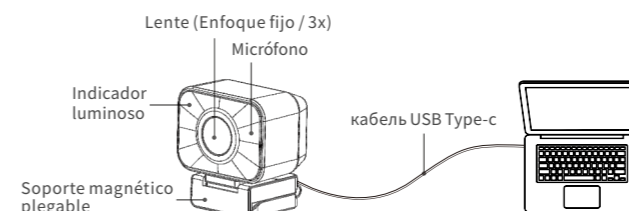

Instrucciones de uso de la cámara 4K CAM

• Aspecto y diagrama de conexión

Incluido en el paquete: cámara, cable USB tipo-c, Manual del producto, Certificado de conformidad.

• Montaje del producto

El producto puede fijarse a una pantalla de televisión, encima de una pantalla de ordenador de sobremesa o portátil, o colocarse directamente sobre una mesa.

• Uso del producto

Conecta el puerto USB del producto a un ordenador, terminal host u otro dispositivo de entrada USB y abre el software de comunicación de vídeo del sistema para ver las imágenes y captar el sonido local.

• Características del producto

Combinando el algoritmo de enfoque avanzado, la velocidad de comunicación entre la lente y el procesador se optimiza para realizar la función de enfoque automático rápido, preciso y estable en la escena de transmisión en vivo.

Base de succión magnética innovadora, sólo una succión, fácil de cambiar, disfrutar plenamente de la transmisión en vivo sin cortar el efecto de visualización de pantalla horizontal y vertical.

Soporte giratorio de amortiguación estándar, adecuado para la mayoría de las pantallas en el mercado, fácil de instalar, estable y fiable, tornillo universal 1/4 en la parte inferior, trae más opciones de instalación.

Especificaciones

	Enfoque Fijo	3X
Sensor de imagen	1/2.8" UHD CMOS	
Píxeles efectivos	12 millones(16:9)	8.29 millones(16:9)
Señal de vídeo	3840*2160、1920*1080、1280*960、1280*720、1024*768、800*600、640*480、320*240	
Longitud focal del objetivo	3.96mm	3.3mm(w)-9.7mm(f)
Campo de visión	76.3°	81.4°(w)-31.3°(f)
Exposición/ganancia/balance de blancos	Auto	
Controles de vídeo	Brillo, contraste, tono, saturación, antiparpadeo	
Relación señal/ruido	≥55dB	
Interfaz de vídeo	Type-C USB 2.0	
Formato de compresión	MJPEG、YUY2	
Distancia de recogida	1-2m	
Dimensiones y peso	70.5(L)*56.3(W)*76(D)mm(con base); 70.5(L)*56.3(W)*53(D)mm(sin base) Aproximadamente 500g	
Temperatura de funcionamiento	-10°C-55°C	
Alimentación	DC5V/900mA(Type-C)