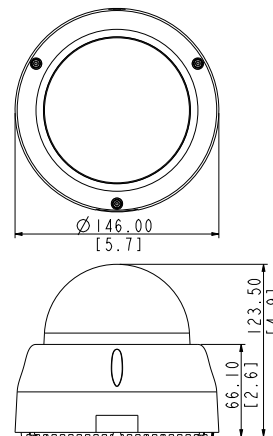

E610

10MP Indoor Dome with D/N, Adaptive IR, Basic WDR, Vari-focal Lens

- 10 Megapixel with 4K/1080p
- Day & Night with Adaptive IR LED
- Vari-focal Lens with f3.1-13mm / F1.4
- Basic WDR (70 dB)
- 30 fps at 1920 x 1080
- Wide Angle
- Vandal Resistant (IK09)

PHOTO INDICATION

- 1 Ethernet Port
- 2 Memory Card Slot
- 3 Digital Input/ Output
- 4 Audio Input/Output
- 5 Reset Button

DIMENSION DIAGRAM

Unit: mm [inch]

ACCESSORY OPTIONS

Dome Cover		
PDCX-1104		4-inch, smoked, vandal proof

• Lens

Focal Length / Aperture	Vari-focal, f3.1-13mm / F1.4
Iris	Fixed iris
Focus	Manual focus
Lens Mount	Board mount
Horizontal Viewing Angle	25.8° ~ 100.5°
Viewing Angle Adjustment	Pan: 0°~350°; Tilt: 5°~170°; Rotate: 0°~350°

• Interface

Digital Input	2, Terminal block
Digital Output	2, Terminal block
Local Storage	MicroSDHC/MicroSDXC memory card slot (card not included)

• General

Power Source / Consumption	PoE Class 2 (IEEE802.3af) / 5.28W (IR on)
Weight	747 g (1.647 lb)
Dimensions (Ø x H)	146 mm x 123.5 mm (5.7" x 4.9")
Environmental Casing	Vandal resistant (IK09), Transparent dome cover
Mount Type	Surface, Pendant, Wall, Corner, Pole, Flush, Gang box
Starting Temperature	-10 °C ~ 50 °C (14 °F ~ 122 °F)
Operating Temperature	-10 °C ~ 50 °C (14 °F ~ 122 °F)
Operating Humidity	10% ~ 85% RH
Approvals	CE (EN 55022 Class B, EN 55024), FCC (Part15 Subpart B Class B); IK09