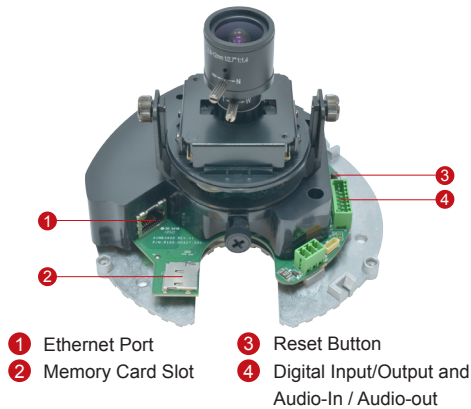

# E66A

1.3MP Indoor Dome with Basic WDR, SLLS, Vari-focal Lens

- 1.3 Megapixel with 720p
- Superior Low Light Sensitivity
- Vari-focal Lens with f2.8-12mm / F1.4
- Basic WDR (88 dB)
- 60 fps at 1280 x 720
- Vandal Resistant (IK09)

## PHOTO INDICATION

\* For more mounting solutions, please refer to Project Planner on [www.acti.com](http://www.acti.com)

**PRODUCT SPECIFICATION****E66A****• Device**

Device Type	Indoor Dome Camera
Image Sensor	Progressive Scan CMOS
Sensor Size	1/3"
Day / Night	No
Superior Low Light Sensitivity	No
Minimum Illumination	Color: 0.1 lux at F1.4 (30 IRE, 2400°K)
Mechanical IR Cut Filter	No
IR Sensitivity Range	No
IR LED	No
Electronic Shutter	1/5 ~ 1/2,000 sec (manual mode); 1/5 ~ 1/10,000 sec (auto mode)

**• Interface**

Digital Input	1, Terminal block
Digital Output	1, Terminal block
Local Storage	MicroSDHC/MicroSDXC memory card slot (card not included)

**• General**

Power Source / Consumption	PoE Class 2 (IEEE802.3af) / 4.37 W (IR on)
Weight	514 g (1.133 lb)
Dimensions (Ø x H)	146 mm x 114 mm (5.75" x 4.5")
Environmental Casing	Vandal Resistant (IK09 rated); Transparent dome cover
Mount Type	Surface, Pendant, Wall, Corner, Pole, Flush, Gang Box
Starting Temperature	-10°C ~ 50°C (14°F ~ 122°F)
Operating Temperature	-10°C ~ 50°C (14°F ~ 122°F)
Operating Humidity	10% ~ 85% RH
Approvals	CE (EN 55022 Class B, EN 55024), FCC (Part15 Subpart B Class B), IK09