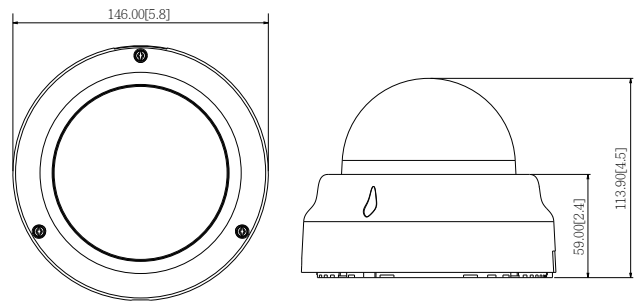

# E66A

1.3MP Indoor Dome with Basic WDR, SLLS, Vari-focal Lens

- 1.3 Megapixel with 720p
- Superior Low Light Sensitivity
- Vari-focal Lens with f2.8-12mm / F1.4
- Basic WDR (88 dB)
- 60 fps at 1280 x 720
- Vandal Resistant (IK09)

## DIMENSION DIAGRAM

Unit: mm [inch]

**• Interface**

Digital Input	1, Terminal block
Digital Output	1, Terminal block
Local Storage	MicroSDHC/MicroSDXC memory card slot (card not included)

**• General**

Power Source / Consumption	PoE Class 2 (IEEE802.3af) / 4.37 W (IR on)
Weight	514 g (1.133 lb)
Dimensions (Ø x H)	146 mm x 114 mm (5.75" x 4.5")
Environmental Casing	Vandal Resistant (IK09 rated); Transparent dome cover
Mount Type	Surface, Pendant, Wall, Corner, Pole, Flush, Gang Box
Starting Temperature	-10°C ~ 50°C (14°F ~ 122°F)
Operating Temperature	-10°C ~ 50°C (14°F ~ 122°F)
Operating Humidity	10% ~ 85% RH
Approvals	CE (EN 55022 Class B, EN 55024), FCC (Part15 Subpart B Class B), IK09