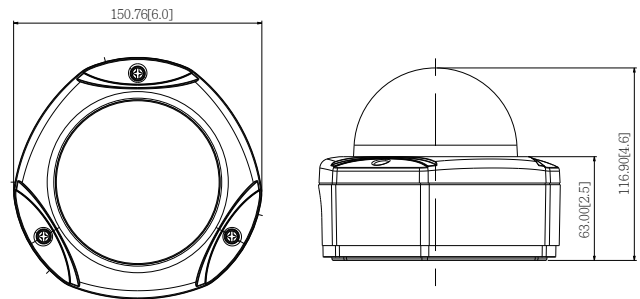

PHOTO INDICATION

DIMENSION DIAGRAM

Unit: mm [inch]

ACCESSORY OPTIONS

Dome Cover		
PDCX-1101		4-inch, smoke, vandal proof

Popular Mounting Solutions	
Surface	Accessories not required
Wall	PMAX-0308
Pendant	PMAX-0101 + PMAX-0103
Corner	PMAX-0101 + PMAX-0305 + PMAX-0402
Pole	PMAX-0101 + PMAX-0305 + PMAX-0503
Flush	PMAX-1003
Gang Box	PMAX-0804

• Interface

Digital Input	1, Terminal block
Digital Output	1, Terminal block
Local Storage	MicroSDHC/MicroSDXC memory card slot (card not included)

• General

Power Source / Consumption	PoE Class 2 (IEEE802.3af) / 6.49 W (IR on)
Weight	1032 g (2.275 lb)
Dimensions (Ø x H)	150mm x 117mm (5.9" x 4.6")
Environmental Casing	Weatherproof (IP66 rated); Vandal proof (IK10 rated); Transparent dome cover
Mount Type	Surface, Pendant, Wall, Corner, Pole, Flush, Gang box
Starting Temperature	-20°C ~ 50°C (-4°F ~ 122°F)
Operating Temperature	-40°C ~ 50°C (-40°F ~ 122°F)
Operating Humidity	10% ~ 85% RH
Approvals	CE (EN 55022 Class B, EN 55024), FCC (Part15 Subpart B Class B), IK10, IP66, NEMA 4X