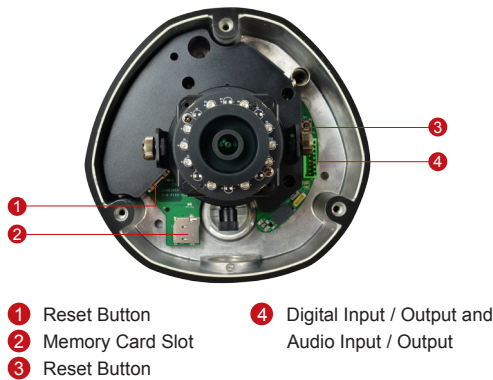

E82A

3MP Outdoor Dome with D/N, Adaptive IR, Basic WDR, Vari-focal Lens

- 3 Megapixel with 1080p
- Day and night with Adaptive IR LED
- Vari-focal Lens with f2.8~12mm / F1.4
- Basic WDR (74 dB)
- 30 fps at 1920 x 1080
- Weatherproof (IP66) and Vandal Proof (IK10)

PHOTO INDICATION

DIMENSION DIAGRAM

Unit: mm [inch]

ACCESSORY OPTIONS

Dome Cover		
PDCX-1101		4-inch, smoke, vandal proof

Popular Mounting Solutions	
Surface	Accessories not required
Wall	PMAX-0308
Pendant	PMAX-0101 + PMAX-0103
Corner	PMAX-0101 + PMAX-0305 + PMAX-0402
Pole	PMAX-0101 + PMAX-0305 + PMAX-0503
Flush	PMAX-1003
Gang Box	PMAX-0804

* For more mounting solutions, please refer to Project Planner on www.acti.com

PRODUCT SPECIFICATION**E82A****• Device**

Device Type	Outdoor Dome Camera
Image Sensor	Progressive Scan CMOS
Sensor Size	1/3.2"
Day / Night	Yes
Superior Low Light Sensitivity	No
Minimum Illumination	Color: 0.1 lux at F1.4 (30 IRE, 2400°K); B/W: 0 lux (IR LED on)
Color to B/W Switch	ISP based switch, configurable
Mechanical IR Cut Filter	Yes
IR Sensitivity Range	700~1100nm
IR LED	Adaptive IR LED (IR Exposure Compensation) x 15 (850nm)
IR Working Distance	30 m (0 lux, 30 IRE, Gain 255, Auto shutter mode)
Electronic Shutter	1/5 ~ 1/2,000 sec (manual mode); 1/5 ~ 1/10,000 sec (auto mode)

• Interface

Digital Input	1, Terminal block
Digital Output	1, Terminal block
Local Storage	MicroSDHC/MicroSDXC memory card slot (card not included)

• General

Power Source / Consumption	PoE Class 2 (IEEE802.3af) / 6.49 W (IR on)
Weight	1032 g (2.275 lb)
Dimensions (Ø x H)	150mm x 117mm (5.9" x 4.6")
Environmental Casing	Weatherproof (IP66 rated); Vandal proof (IK10 rated); Transparent dome cover
Mount Type	Surface, Pendant, Wall, Corner, Pole, Flush, Gang box
Starting Temperature	-20°C ~ 50°C (-4°F ~ 122°F)
Operating Temperature	-40°C ~ 50°C (-40°F ~ 122°F)
Operating Humidity	10% ~ 85% RH
Approvals	CE (EN 55022 Class B, EN 55024), FCC (Part15 Subpart B Class B), IK10, IP66, NEMA 4X