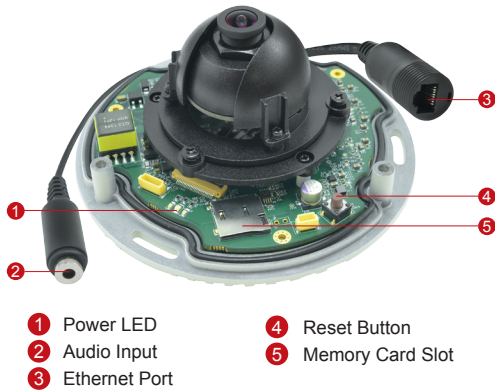

## 5MP Outdoor Mini Dome with Basic WDR, Fixed Lens

- 5 Megapixel with 1080p
- Fixed Lens with f1.9 mm / F2.8
- Basic WDR (74 dB)
- 30 fps at 1920 x 1080
- Super Wide Angle
- Weatherproof (IP68), Vandal Proof (IK10) and Vibration Proof

### PHOTO INDICATION

- 1 Power LED
- 2 Audio Input
- 3 Ethernet Port
- 4 Reset Button
- 5 Memory Card Slot

### ACCESSORY OPTIONS

Dome Cover		
PDCX-1110		2-inch, smoke, non-vandal proof

Gang Box Converter		
PMAX-0805		White, Aluminum, Supporting 4" round and 4" octagon box types

**PRODUCT SPECIFICATION****E920****• Device**

Device Type	Outdoor Mini Dome
Image Sensor	Progressive Scan CMOS
Sensor Size	1/3.2"
Effective Pixels	2592 (H) x 1944 (V) (5.04 MP)
Day / Night	No
Superior Low Light Sensivity	No
Minimum Illumination	Color: 0.1 lux at F2.8 (30 IRE, 2400°K)
Mechanical IR Cut Filter	No
IR Sensitivity Range	No
IR LED	No
Electronic Shutter	1/5 ~ 1/2,000 sec (manual mode); 1/5 ~ 1/10,000 sec (auto mode)
TV Lines	1350
S/N Ratio	52 dB