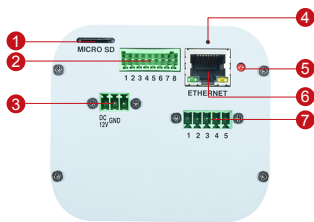

## 1.3MP Zoom Box with D/N, Basic WDR, SLLS, 10x Zoom Lens

- 1.3 Megapixel with 720p
- Day & Night with Superior Low Light Sensitivity
- 10x Zoom Lens with f4.9-49mm/F1.8-3.0, DC Iris, Auto Focus
- Basic WDR (88 dB)
- 60 fps at 1280 x 720

### PHOTO INDICATION

- ① Memory Card Slot
- ② Audio Input/ Output & Digital Input/ Output
- ③ DC 12V Power Input
- ④ Reset Button
- ⑤ Power LED
- ⑥ Ethernet Port DC Iris Port
- ⑦ Serial Port