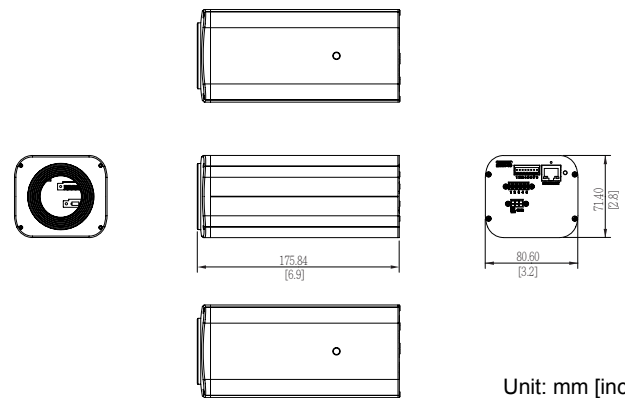

## 1.3MP Zoom Box with D/N, Basic WDR, SLLS, 10x Zoom Lens

- 1.3 Megapixel with 720p
- Day & Night with Superior Low Light Sensitivity
- 10x Zoom Lens with f4.9-49mm/F1.8-3.0, DC Iris, Auto Focus
- Basic WDR (88 dB)
- 60 fps at 1280 x 720

### PHOTO INDICATION

- ① Memory Card Slot
- ② Audio Input/ Output & Digital Input/ Output
- ③ DC 12V Power Input
- ④ Reset Button
- ⑤ Power LED
- ⑥ Ethernet Port DC Iris Port
- ⑦ Serial Port

### DIMENSION DIAGRAM

Unit: mm [inch]

**• Interface**

Digital Input	1, Terminal block
Digital Output	1, Terminal block
Serial Port	
Local Storage	MicroSDHC/MicroSDXC memory card slot (card not included)

**• General**

Power Source / Consumption	PoE Class 3 (IEEE802.3af) / 4.32 W DC 12V (adapter not included) / 3.6 W
Weight	606 g (1.34 lb)
Dimensions (W x H x D)	81 mm x 71 mm x 176 mm (3.2" x 2.8" x 6.9")
Environmental Casing	Optional housing (IP 66 rated)
Mount Type	Wall, Ceiling, Corner, Pole
Starting Temperature	-10°C ~ 50°C (14°F ~ 122°F)
Operating Temperature	-10°C ~ 50°C (14°F ~ 122°F)
Operating Humidity	10% ~ 85% RH
Approvals	CE (EN 55022 Class B, EN 55024), FCC (Part15 Subpart B Class B)