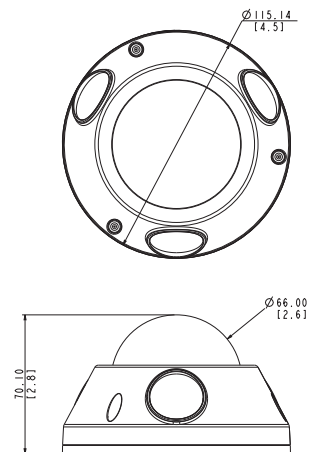

E929

3MP Outdoor Mini Fisheye Dome with D/N, Adaptive IR, Superior WDR, Fixed Lens

- 3 Megapixel with 1080p
- Day & Night with Adaptive IR LED
- Fixed Lens with f1.19 mm / F2.0
- Superior WDR (110 dB)
- 20 fps at 2048 x 1536
- 180/360° Fisheye View
- Weatherproof (IP68), Vandal Proof (IK10) and Vibration Proof (EN50155)

PHOTO INDICATION

- 1 Memory Card Slot
- 2 Power LED
- 3 Reset Button
- 4 Ethernet Port
- 5 Audio Input

DIMENSION DIAGRAM

Unit: mm [inch]

ACCESSORY OPTIONS

Power Supply		
PPOE-0001		PoE Injector IEEE 802.3af compliant, AC 100~240V, with universal connectors

* For more mounting solutions, please refer to Mounting Accessory Selector on www.acti.com

PRODUCT SPECIFICATION

E929

• Device

Device Type	Outdoor Mini Fisheye Dome
Image Sensor	Progressive Scan CMOS
Sensor Size	1/3.2"
Effective Pixels	2048 (H) x 1536 (V) (3.15 MP)
Horizontal Resolution	1250 TVL
Day / Night	Yes
Low Light Sensitivity	Standard
Minimum Illumination	Color: 0.1 lux at F2.0 (30 IRE, 2400°K); B/W: 0 lux at F2.0
Mechanical IR Cut Filter	Yes
IR Sensitivity Range	700 - 1100nm
IR LED	Adaptive IR LED (Adjustable IR Exposure Compensation) x 3 (850 nm)
IR Working Distance	15 m (0 lux, 30 IRE, Gain 255, Manual shutter mode)
Electronic Shutter	1/5 ~ 1/2,000 sec (manual mode); 1/5 ~ 1/10,000 sec (auto mode)
S/N Ratio	52 dB