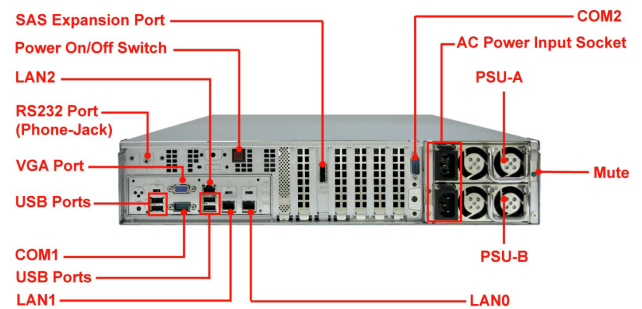

PSTR-0400

PROWARE EN-2126JS6T-SQX
2U 12-Bay SAS iSCSI RAID Storage Device

PHOTO INDICATION

PRODUCT SPECIFICATION

PSTR-0400

• Device

Original Manufacturer	Proware
Original Model Name	EN-2126JS6T-SQX

• Hardware

RAID Level	0, 1, 5, 6, 10, 50, 60
Hard Disk Interface	SATA 6Gbps
Interface to connect NVR	SAS, iSCSI
Network Interface	Gigabit Ethernet x 3
Drive Bays	12
Hot Swap	Yes
Disk Configuration	RAID, JBOD

• Network

Protocol & Service	SNMP management and notification, NIC, Trunking, Load balance, Fail over, 802.3ad, DHCP Server / Client, TCP/IP, SMB/CIFS, NFS, SNMP, FTP/SFTP/FXP, HTTP, HTTPS, Telnet, SSH, AFP, WebDAV, Bonjour, TFTP
Remote Access	Web browser

• General

Operating Temperature	10°C ~ 40°C (50°F ~ 104°F)
Humidity	10% ~ 85% non-condensing
Power Requirements	AC 100V ~ 240V full range, 10A ~ 5A, 47~63Hz
Rack Size	2U
Dimensions (H x W x D)	88 x 482 x 620 mm
Package Contents	NAS System Device x 1, Power Cord x 2, RJ-45 Ethernet Cable x 3, External Serial Cables x 1, RS232 Null Modem Cable x 1, USB to PS/2 Converter Cable x 1, External SATA Cable x 2, Installation Reference Guide x 1, Spare Screws