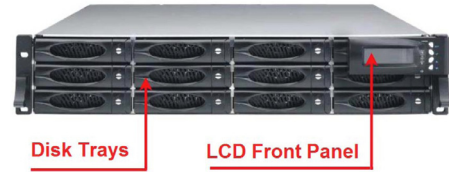

PSTR-0400

PROWARE EN-2126JS6T-SQX
2U 12-Bay SAS iSCSI RAID Storage Device

PHOTO INDICATION

PRODUCT SPECIFICATION

PSTR-0400

• Device

Original Manufacturer	Proware
Original Model Name	EN-2126JS6T-SQX

• Hardware

RAID Level	0, 1, 5, 6, 10, 50, 60
Hard Disk Interface	SATA 6Gbps
Interface to connect NVR	SAS, iSCSI
Network Interface	Gigabit Ethernet x 3
Drive Bays	12
Hot Swap	Yes
Disk Configuration	RAID, JBOD

• Network

Protocol & Service	SNMP management and notification, NIC, Trunking, Load balance, Fail over, 802.3ad, DHCP Server / Client, TCP/IP, SMB/CIFS, NFS, SNMP, FTP/SFTP/FXP, HTTP, HTTPS, Telnet, SSH, AFP, WebDAV, Bonjour, TFTP
Remote Access	Web browser

• General

Operating Temperature	10°C ~ 40°C (50°F ~ 104°F)
Humidity	10% ~ 85% non-condensing
Power Requirements	AC 100V ~ 240V full range, 10A ~ 5A, 47~63Hz
Rack Size	2U
Dimensions (H x W x D)	88 x 482 x 620 mm
Package Contents	NAS System Device x 1, Power Cord x 2, RJ-45 Ethernet Cable x 3, External Serial Cables x 1, RS232 Null Modem Cable x 1, USB to PS/2 Converter Cable x 1, External SATA Cable x 2, Installation Reference Guide x 1, Spare Screws