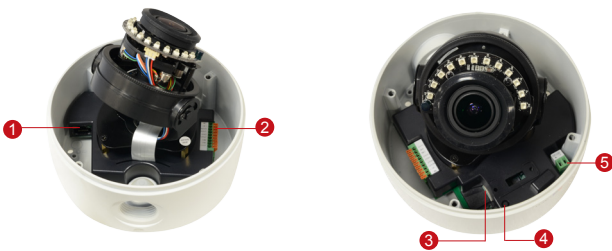

## 3MP Outdoor Zoom Dome with D/N, Adaptive IR, Extreme WDR, SLLS, 4.3x Zoom

- 3 Megapixel with 1080p
- Day & Night with Superior Low Light Sensitivity and Adaptive IR LED
- 4.3x Zoom Lens with f2.8-12mm / F1.4-2.8, P-Iris, Auto Focus (for installation)
- Extreme WDR (130 dB)
- 30 fps at 2048 x 1536
- Weatherproof (IP66) and Vandal Proof (IK10)

### DIMENSION DIAGRAM

- 1 Ethernet Port
- 2 Digital Input / Output
- 3 Memory Card Slot
- 4 Reset Button
- 5 DC 12V Power Input

Unit: mm [inch]

## • General

Power Source / Consumption	PoE Class3; DC12V / 10W; 8W
Weight	880g (1.94lb)
Dimensions (Ø x H)	139.95 x 131.17mm (5.5" x 5.2")
Environmental Casing	Weatherproof (IP66 rated); Vandal proof (IK10); Transparent dome cover
Mount Type	Surface, Pendant, Wall
Starting Temperature	-20°C ~ 50°C (-4°F ~ 122°F) within 30 minutes
Operating Temperature	-20°C ~ 50°C (-4°F ~ 122°F)
Operating Humidity	20% ~ 80% RH
Approvals	CE (EN 55022 Class A, EN 55024), FCC (Part15 Subpart B Class A), IP66, IK10