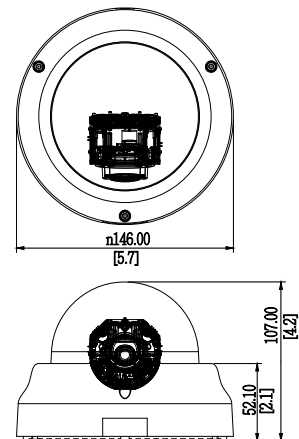

B61

5MP Indoor Zoom Dome with D/N, Adaptive IR, Basic WDR, 3x Zoom Lens

- 5 Megapixel with 1080p
- Day & Night with Adaptive IR LED
- 3x Zoom Lens with 3-9mm / F1.2-2.1, DC Iris, Auto Focus
- Basic WDR (74 dB)
- 30 fps at 1920 x 1080
- Vandal Resistant (IK09)

PHOTO INDICATION

- | | |
|-------------------------|----------------------|
| 1 Ethernet Port | 4 Audio Input/Output |
| 2 Memory Card Slot | 5 DC 12V Power Input |
| 3 Digital Input/ Output | 6 Reset Button |

DIMENSION DIAGRAM

Unit: mm [inch]

ACCESSORY OPTIONS

Dome Cover		
PDCX-1109		Smoke dome cover for B6X/B8X/B9X, vandal proof (IK10)

Power Supply		
PPOE-0001		IEEE 802.3af PoE Injector for Class 1, 2 or 3 devices, with universal adapter

• Interface

Digital Input	2, Terminal block
Digital Output	2, Terminal block
Local Storage	MicroSDHC/MicroSDXC memory card slot (card not included)

• General

Power Source / Consumption	PoE Class 3 IEEE802.3af / 6.24 W DC 12V (adapter not included) / 5.4 W
Weight	715 g (1.58 lb)
Dimensions (Ø x H)	146 mm x 107 mm (5.7" x 4.2")
Environmental Casing	Vandal resistant (IK09), Transparent dome cover
Mount Type	Surface, Pendant, Wall, Corner, Pole, Flush, Gang box
Starting Temperature	-10 °C ~ 50 °C (14 °F ~ 122 °F)
Operating Temperature	-10 °C ~ 50 °C (14 °F ~ 122 °F)
Operating Humidity	10% ~ 85% RH
Approvals	CE (EN 55022 Class B, EN 55024), FCC (Part15 Subpart B Class B); IK09