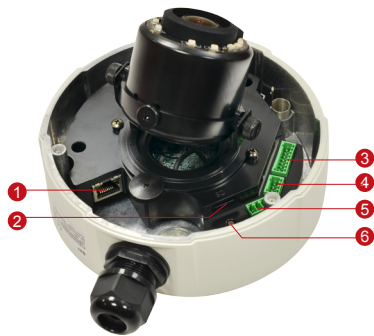

B81

5MP Outdoor Zoom Dome with D/N, Adaptive IR, Basic WDR, 3x Zoom Lens

- 5 Megapixel with 1080p
- Day & Night with Adaptive IR LED
- 3x Zoom Lens with 3-9mm / F1.2-2.1, DC Iris, Auto Focus
- Basic WDR (74 dB)
- 30 fps at 1920 x 1080
- Weatherproof (IP66) and Vandal Proof (IK10)

PHOTO INDICATION

- 1 Ethernet Port
- 2 Memory Card Slot
- 3 Digital Input/ Output
- 4 Audio Input/Output
- 5 DC 12V Power Input
- 6 Reset Button

DIMENSION DIAGRAM

Unit: mm [inch]

ACCESSORY OPTIONS

Dome Cover		
PDCX-1109		Smoked dome cover for B6X/B8X/B9X, vandal proof (IK10)
Power Supply		
PPOE-0001		IEEE 802.3af PoE Injector for Class 1, 2 or 3 devices, with universal adapter

• Interface

Digital Input	2, Terminal block
Digital Output	2, Terminal block
Local Storage	MicroSDHC/MicroSDXC memory card slot (card not included)

• General

Power Source / Consumption	PoE Class 3 IEEE802.3af / 9.24 W (built-in heater and IR on) DC 12V (adapter not included) / 8.4 W (built-in heater and IR on)
Weight	1256 g (2.77 lb)
Dimensions (Ø x H)	152 mm x 114.5 mm (6.0" x 4.5")
Environmental Casing	Weatherproof (IP66 rated); Vandal proof (IK10); Transparent dome cover
Mount Type	Surface, Pendant, Wall, Corner, Pole, Flush, Gang box
Starting Temperature	-40°C ~ 50°C (-40°F ~ 122°F) within 30 minutes
Operating Temperature	-40°C ~ 50°C (-40°F ~ 122°F)
Operating Humidity	10% ~ 85% RH
Approvals	CE (EN 55022 Class B, EN 55024), FCC (Part15 Subpart B Class B); IP66, IK10, NEMA 4X