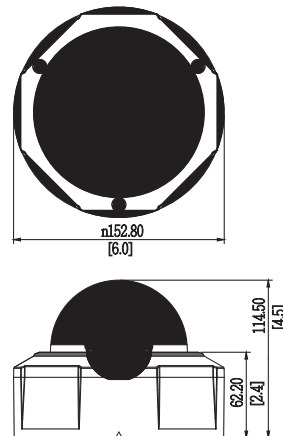

B81

5MP Outdoor Zoom Dome with D/N, Adaptive IR, Basic WDR, 3x Zoom Lens

- 5 Megapixel with 1080p
- Day & Night with Adaptive IR LED
- 3x Zoom Lens with 3-9mm / F1.2-2.1, DC Iris, Auto Focus
- Basic WDR (74 dB)
- 30 fps at 1920 x 1080
- Weatherproof (IP66) and Vandal Proof (IK10)

PHOTO INDICATION

- 1 Ethernet Port
- 2 Memory Card Slot
- 3 Digital Input/ Output
- 4 Audio Input/Output
- 5 DC 12V Power Input
- 6 Reset Button

DIMENSION DIAGRAM

Unit: mm [inch]

ACCESSORY OPTIONS

Dome Cover		
PDCX-1109		Smoked dome cover for B6X/B8X/B9X, vandal proof (IK10)
Power Supply		
PPOE-0001		IEEE 802.3af PoE Injector for Class 1, 2 or 3 devices, with universal adapter

• Interface

Digital Input	2, Terminal block
Digital Output	2, Terminal block
Local Storage	MicroSDHC/MicroSDXC memory card slot (card not included)

• General

Power Source / Consumption	PoE Class 3 IEEE802.3af / 9.24 W (built-in heater and IR on) DC 12V (adapter not included) / 8.4 W (built-in heater and IR on)
Weight	1256 g (2.77 lb)
Dimensions (Ø x H)	152 mm x 114.5 mm (6.0" x 4.5")
Environmental Casing	Weatherproof (IP66 rated); Vandal proof (IK10); Transparent dome cover
Mount Type	Surface, Pendant, Wall, Corner, Pole, Flush, Gang box
Starting Temperature	-40°C ~ 50°C (-40°F ~ 122°F) within 30 minutes
Operating Temperature	-40°C ~ 50°C (-40°F ~ 122°F)
Operating Humidity	10% ~ 85% RH
Approvals	CE (EN 55022 Class B, EN 55024), FCC (Part15 Subpart B Class B); IP66, IK10, NEMA 4X