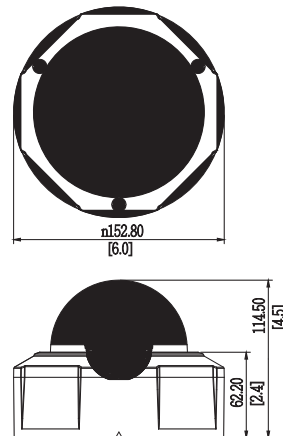

B84

1.3MP Outdoor Zoom Dome with D/N, Adaptive IR, Basic WDR, SLLS, 3x Zoom Lens

- 1.3 Megapixel with 720p
- Day & Night with Superior Low Light Sensitivity and Adaptive IR LED
- 3x Zoom Lens with 3-9mm / F1.2-2.1, DC Iris, Auto Focus
- Basic WDR (88 dB)
- 60 fps at 1280 x 720
- Weatherproof (IP66) and Vandal Proof (IK10)

PHOTO INDICATION

- 1 Ethernet Port
- 2 Memory Card Slot
- 3 Digital Input/ Output
- 4 Audio Input/Output
- 5 DC 12V Power Input
- 6 Reset Button

DIMENSION DIAGRAM

Unit: mm [inch]

ACCESSORY OPTIONS

Dome Cover		
PDCX-1109		Smoked dome cover for B6X/B8X/B9X, vandal proof (IK10)
Power Supply		
PPOE-0001		IEEE 802.3af PoE Injector for Class 1, 2 or 3 devices, with universal adapter

• Interface

Digital Input	2, Terminal block
Digital Output	2, Terminal block
Local Storage	MicroSDHC/MicroSDXC memory card slot (card not included)

• General

Power Source / Consumption	PoE Class 3 IEEE802.3af / 8.8 W (built-in heater and IR on) DC 12V (adapter not included) / 7.84 W (built-in heater and IR on)
Weight	1258 g (2.77 lb)
Dimensions (Ø x H)	152 mm x 114.5 mm (6.0" x 4.5")
Environmental Casing	Weatherproof (IP66 rated); Vandal proof (IK10); Transparent dome cover
Mount Type	Surface, Pendant, Wall, Corner, Pole, Flush, Gang box
Starting Temperature	-40°C ~ 50°C (-40°F ~ 122°F) within 30 minutes
Operating Temperature	-40°C ~ 50°C (-40°F ~ 122°F)
Operating Humidity	10% ~ 85% RH
Approvals	CE (EN 55022 Class B, EN 55024), FCC (Part15 Subpart B Class B); IP66, IK10, NEMA 4X