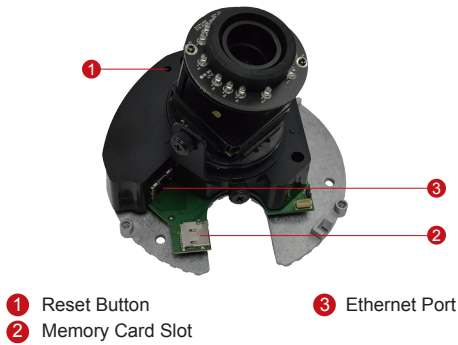

D64

1MP Indoor Dome with D/N, Adaptive IR, Vari-focal Lens

- 1 Megapixel with 720p
- Day & Night with Adaptive IR LED
- Vari-focal Lens with f2.8-12mm / F1.4
- 30 fps at 1280 x 720
- Vandal Resistant (IK09)

PHOTO INDICATION

DIMENSION DIAGRAM

Unit: mm [inch]

ACCESSORY OPTIONS

Dome Cover		
PDCX-1101		4-inch, smoke, vandal proof

Popular Mounting Solutions		
Surface	Accessories not required	
Wall	PMAX-0308	
Pendant	PMAX-0101 PMAX-0103	
Corner	PMAX-0101 PMAX-0305 PMAX-0402	
Pole	PMAX-0101 PMAX-0305 PMAX-0503	
Flush	PMAX-1003	
Gang Box	PMAX-0803	

* For more mounting solutions, please refer to Project Planner on www.acti.com

PRODUCT SPECIFICATION

D64

• Device

Device Type	Indoor Dome Camera
Image Sensor	Progressive Scan CMOS
Sensor Size	1/4"
Day / Night	Yes
Superior Low Light Sensitivity	No
Minimum Illumination	Color: 0.1 lux at F1.4 (30 IRE, 2400°K); B/W: 0 lux (IR LED on)
Color to B/W Switch	ISP based switch, configurable
Mechanical IR Cut Filter	Yes
IR Sensitivity Range	700~1100nm
IR LED	Adaptive IR LED (IR Exposure Compensation) x 15 (850nm)
IR Working Distance	30 m (0 lux, 30 IRE, Gain 255, Auto shutter mode)
Electronic Shutter	1/5 ~ 1/2,000 sec (manual mode); 1/5 ~ 1/10,000 sec (auto mode)

• Interface

Local Storage	MicroSDHC/MicroSDXC memory card slot (card not included)
---------------	--

• General

Power Source / Consumption	PoE Class 2 (IEEE802.3af) / 4.22 W (IR on)
Weight	503 g (1.11 lb)
Dimensions (Ø x H)	146 mm x 113.9 mm (5.8" x 4.5")
Environmental Casing	Vandal resistant (IK09 rated); Transparent dome cover
Mount Type	Surface, Pendant, Wall, Corner, Pole, Flush, Gang box
Starting Temperature	-10°C ~ 50°C (14°F ~ 122°F)
Operating Temperature	-10°C ~ 50°C (14°F ~ 122°F)
Operating Humidity	10% ~ 85% RH
Approvals	CE (EN 55022 Class B, EN 55024), FCC (Part15 Subpart B Class B), IK09