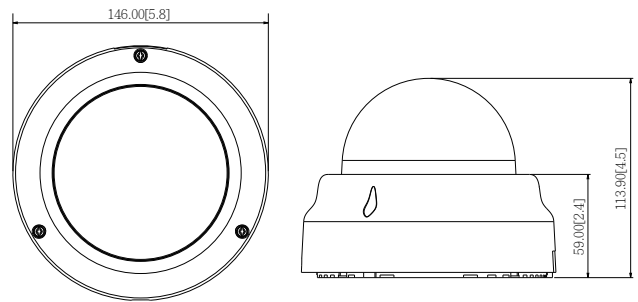

PHOTO INDICATION

DIMENSION DIAGRAM

Unit: mm [inch]

ACCESSORY OPTIONS

Dome Cover		
PDCX-1101		4-inch, smoke, vandal proof

Popular Mounting Solutions		
Surface	Accessories not required	
Wall	PMAX-0308	
Pendant	PMAX-0101 PMAX-0103	
Corner	PMAX-0101 PMAX-0305 PMAX-0402	
Pole	PMAX-0101 PMAX-0305 PMAX-0503	
Flush	PMAX-1003	
Gang Box	PMAX-0803	

• Interface

Local Storage	MicroSDHC/MicroSDXC memory card slot (card not included)
---------------	--

• General

Power Source / Consumption	PoE Class 2 (IEEE802.3af) / 4.22 W (IR on)
Weight	503 g (1.11 lb)
Dimensions (Ø x H)	146 mm x 113.9 mm (5.8" x 4.5")
Environmental Casing	Vandal resistant (IK09 rated); Transparent dome cover
Mount Type	Surface, Pendant, Wall, Corner, Pole, Flush, Gang box
Starting Temperature	-10°C ~ 50°C (14°F ~ 122°F)
Operating Temperature	-10°C ~ 50°C (14°F ~ 122°F)
Operating Humidity	10% ~ 85% RH
Approvals	CE (EN 55022 Class B, EN 55024), FCC (Part15 Subpart B Class B), IK09