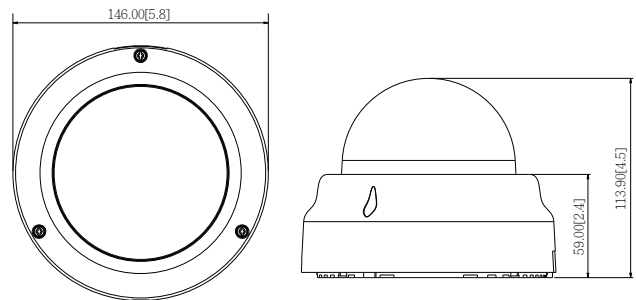

- 1 Reset Button
- 2 Memory Card Slot
- 3 Ethernet Port

DIMENSION DIAGRAM

Unit: mm [inch]

ACCESSORY OPTIONS

Dome Cover		
PDCX-1101		4-inch, smoke, vandal proof

Popular Mounting Solutions		
Surface	Accessories not required	
Wall	PMAX-0308	
Pendant	PMAX-0101 PMAX-0103	
Corner	PMAX-0101 PMAX-0305 PMAX-0402	
Pole	PMAX-0101 PMAX-0305 PMAX-0503	
Flush	PMAX-1003	
Gang Box	PMAX-0803	

• Interface

Local Storage	MicroSDHC/MicroSDXC memory card slot (card not included)
---------------	--

• General

Power Source / Consumption	PoE Class 2 (IEEE802.3af) / 5.18 W (IR on)
Weight	503 g (1.11 lb)
Dimensions (Ø x H)	146 mm x 113.9 mm (5.8" x 4.5")
Environmental Casing	Vandal Resistant (IK09 rated); Transparent dome cover
Mount Type	Surface, Pendant, Wall, Corner, Pole, Flush, Gang box
Starting Temperature	-10°C ~ 50°C (14°F ~ 122°F)
Operating Temperature	-10°C ~ 50°C (14°F ~ 122°F)
Operating Humidity	10% ~ 85% RH
Approvals	CE (EN 55022 Class B, EN 55024), FCC (Part15 Subpart B Class B)