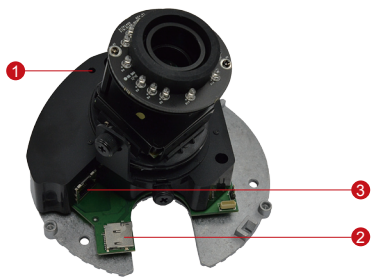

D65

3MP Indoor Dome with D/N, IR, Vari-focal Lens

- 3 Megapixel with 1080p
- Day & Night with IR LED
- Vari-focal Lens with f2.8-12mm / F1.4
- 30 fps at 1920 x 1080
- Vandal Resistant (IK09)

PHOTO INDICATION

- 1 Reset Button
- 2 Memory Card Slot
- 3 Ethernet Port

DIMENSION DIAGRAM

Unit: mm [inch]

ACCESSORY OPTIONS

Dome Cover		
PDCX-1101		4-inch, smoke, vandal proof

Popular Mounting Solutions		
Surface	Accessories not required	
Wall	PMAX-0308	
Pendant	PMAX-0101 PMAX-0103	
Corner	PMAX-0101 PMAX-0305 PMAX-0402	
Pole	PMAX-0101 PMAX-0305 PMAX-0503	
Flush	PMAX-1003	
Gang Box	PMAX-0803	

* For more mounting solutions, please refer to Project Planner on www.acti.com

PRODUCT SPECIFICATION

D65

• Device

Device Type	Indoor Dome Camera
Image Sensor	Progressive Scan CMOS
Sensor Size	1/3.2"
Day / Night	Yes
Superior Low Light Sensitivity	No
Minimum Illumination	Color: 0.1 lux at F1.4 (30 IRE, 2400°K); B/W: 0 lux (IR LED on)
Color to B/W Switch	ISP based switch, configurable
Mechanical IR Cut Filter	Yes
IR Sensitivity Range	700~1100nm
IR LED	Adaptive IR LED (IR Exposure Compensation) x 15 (850nm)
IR Working Distance	30 m (0 lux, 30 IRE, Gain 255, Auto shutter mode)
Electronic Shutter	1/5 ~ 1/2,000 sec (manual mode); 1/5 ~ 1/10,000 sec (auto mode)

• Interface

Local Storage	MicroSDHC/MicroSDXC memory card slot (card not included)
---------------	--

• General

Power Source / Consumption	PoE Class 2 (IEEE802.3af) / 5.18 W (IR on)
Weight	503 g (1.11 lb)
Dimensions (Ø x H)	146 mm x 113.9 mm (5.8" x 4.5")
Environmental Casing	Vandal Resistant (IK09 rated); Transparent dome cover
Mount Type	Surface, Pendant, Wall, Corner, Pole, Flush, Gang box
Starting Temperature	-10°C ~ 50°C (14°F ~ 122°F)
Operating Temperature	-10°C ~ 50°C (14°F ~ 122°F)
Operating Humidity	10% ~ 85% RH
Approvals	CE (EN 55022 Class B, EN 55024), FCC (Part15 Subpart B Class B)