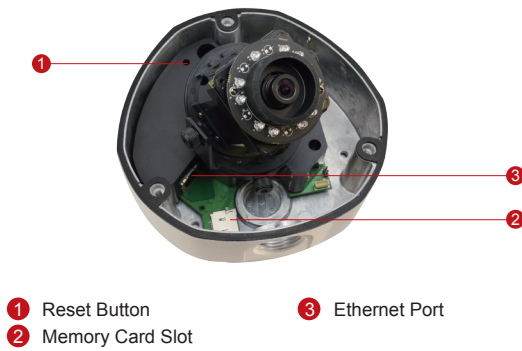

D81

1MP Outdoor Dome with D/N, Adaptive IR, Vari-focal Lens

- 1 Megapixel with 720p
- Day & Night with Adaptive IR LED
- Vari-focal Lens with f2.8-12mm / F1.4
- 30 fps at 1280 x 720
- Weatherproof (IP66) and Vandal Proof (IK10)

PHOTO INDICATION

DIMENSION DIAGRAM

Unit: mm [inch]

ACCESSORY OPTIONS

Dome Cover		
PDCX-1101		4-inch, smoke, vandal proof

Popular Mounting Solutions	
Surface	Accessories not required
Wall	PMAX-0308 
Pendant	PMAX-0101 + PMAX-0103 
Corner	PMAX-0101 + PMAX-0305 + PMAX-0402 
Pole	PMAX-0101 + PMAX-0305 + PMAX-0503 
Flush	PMAX-1003 
Gang Box	PMAX-0804 

* For more mounting solutions, please refer to Project Planner on www.acti.com

PRODUCT SPECIFICATION

D81

• Device

Device Type	Outdoor Dome Camera
Image Sensor	Progressive Scan CMOS
Sensor Size	1/4"
Day / Night	Yes
Superior Low Light Sensitivity	No
Minimum Illumination	Color: 0.1 lux at F2.0 (30 IRE, 2400°K); B/W: 0 lux (IR LED on)
Color to B/W switch	ISP based switch, configurable
Mechanical IR Cut Filter	Yes
IR Sensitivity Range	700~1100nm
IR LED	Adaptive IR LED (IR Exposure Compensation) x 15 (850nm)
IR Working Distance	30 m (0 lux, 30 IRE, Gain 255, Auto shutter mode)
Electronic Shutter	1/5 ~ 1/2,000 sec (manual mode); 1/5 ~ 1/10,000 sec (auto mode)

• Interface

Local Storage	MicroSDHC/MicroSDXC memory card slot (card not included)
---------------	--

• General

Power Source / Consumption	PoE Class 2 (IEEE802.3af) / 3.84 W (IR on)
Weight	1015 g (2.24 lb)
Dimensions (Ø x H)	150.76 mm x 116.9 mm (6" x 4.6")
Environmental Casing	Weatherproof (IP66 rated); Vandal proof (IK10 rated); Transparent dome cover
Mount Type	Surface, Pendant, Wall, Corner, Pole, Flush, Gang box
Starting Temperature	-20°C ~ 50°C (-4°F ~ 122°F)
Operating Temperature	-40°C ~ 50°C (-40°F ~ 122°F)
Operating Humidity	10% ~ 85% RH
Approvals	CE (EN 55022 Class B, EN 55024), FCC (Part15 Subpart B Class B), IK10, IP66, NEMA 4X