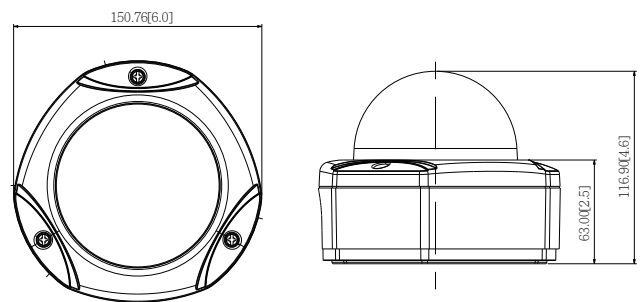

PHOTO INDICATION

DIMENSION DIAGRAM

Unit: mm [inch]

ACCESSORY OPTIONS

Dome Cover		
PDCX-1101		4-inch, smoke, vandal proof

Popular Mounting Solutions	
Surface	Accessories not required
Wall	PMAX-0308 
Pendant	PMAX-0101 + PMAX-0103 
Corner	PMAX-0101 + PMAX-0305 + PMAX-0402 
Pole	PMAX-0101 + PMAX-0305 + PMAX-0503 
Flush	PMAX-1003 
Gang Box	PMAX-0804 

• Interface

Local Storage	MicroSDHC/MicroSDXC memory card slot (card not included)
---------------	--

• General

Power Source / Consumption	PoE Class 2 (IEEE802.3af) / 3.84 W (IR on)
Weight	1015 g (2.24 lb)
Dimensions (Ø x H)	150.76 mm x 116.9 mm (6" x 4.6")
Environmental Casing	Weatherproof (IP66 rated); Vandal proof (IK10 rated); Transparent dome cover
Mount Type	Surface, Pendant, Wall, Corner, Pole, Flush, Gang box
Starting Temperature	-20°C ~ 50°C (-4°F ~ 122°F)
Operating Temperature	-40°C ~ 50°C (-40°F ~ 122°F)
Operating Humidity	10% ~ 85% RH
Approvals	CE (EN 55022 Class B, EN 55024), FCC (Part15 Subpart B Class B), IK10, IP66, NEMA 4X