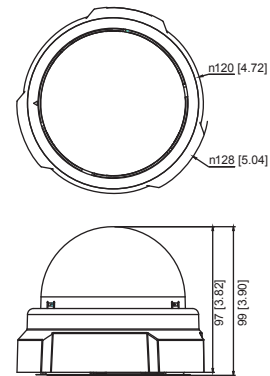

E52

1MP Indoor Dome with D/N,
Adaptive IR, Basic WDR, Fixed Lens

- 1 Megapixel with 720p
- Day & Night with Adaptive IR LED
- Fixed Lens with f3.6mm / F1.8
- Basic WDR (74 dB)
- 30 fps at 1280 x 720

PHOTO INDICATION

- ① Power LED
- ② Ethernet Port
- ③ Reset Button

DIMENSION DIAGRAM

Unit: mm [inch]

ACCESSORY OPTIONS

Dome Cover		
PDCX-0105		3-inch, smoke, non-vandal proof

Popular Mounting Solutions		
Surface	Accessories not required	
Wall	PMAX-0308	
Pendant	PMAX-0101 PMAX-0103	
Corner	PMAX-0101 PMAX-0305 PMAX-0402	
Pole	PMAX-0101 PMAX-0305 PMAX-0503	
Flush	PMAX-1006	
Gang Box	PMAX-0805	

• Lens

Focal Length / Aperture	Fixed focal, f3.6 mm / F1.8
Iris	Fixed iris
Focus	Fixed focus
Lens Mount	Board mount
Horizontal Viewing Angle	60.6°
Viewing Angle Adjustment	Pan: 0° - 330°; Tilt: 20° - 90°

• General

Power Source / Consumption	PoE Class 2 (IEEE802.3af) / 4.26 W (IR on)
Weight	292 g (0.64 lb)
Dimensions (Ø x H)	128 mm x 99 mm (5.12" x 3.90")
Mount Type	Surface, Pendant, Wall, Corner, Pole, Flush, Gang box
Starting Temperature	-10°C ~ 50°C (14°F ~ 122°F)
Operating Temperature	-10°C ~ 50°C (14°F ~ 122°F)
Operating Humidity	10% ~ 85% RH
Approvals	CE (EN 55022 Class B, EN 55024), FCC (Part15 Subpart B Class B)